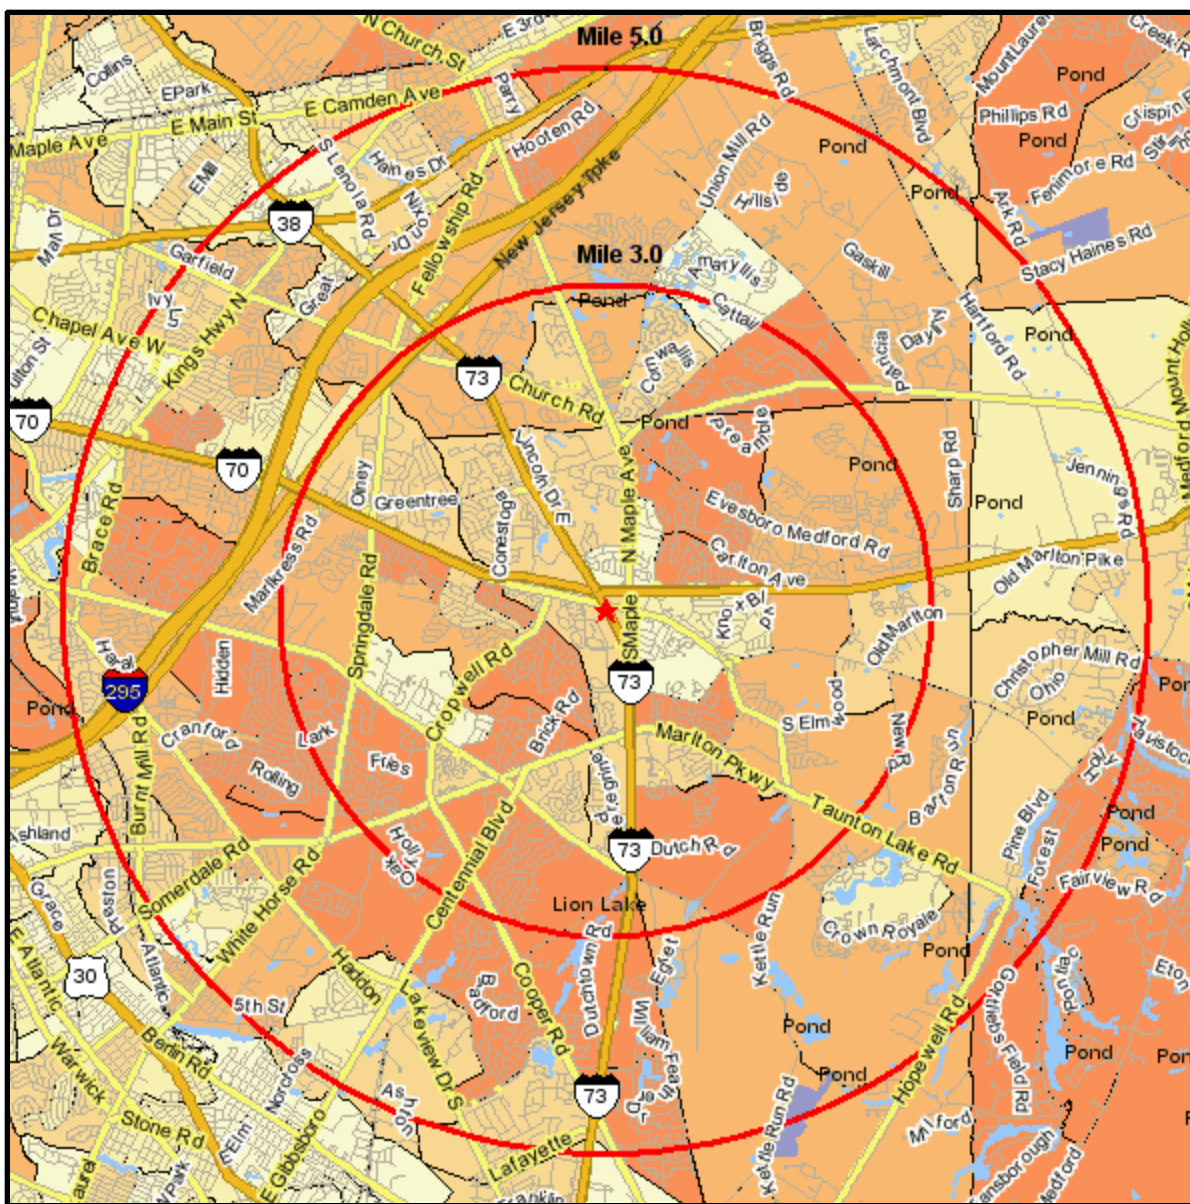

Median Household Income

101 ROUTE 73 S
 MARLTON, NJ 08053-4120
 Coord: 39.891214, -74.926168
 Radius - See Appendix for Details

Median Household Income

Appendix: Area Listing

Area Name:

Type: Radius

Radius Definition:

101 ROUTE 73 S	Center Point:	39.891214	-74.926168
MARLTON, NJ 08053-4120	Circle/Band:	0.00 -	3.00

Area Name:

Type: Radius

Radius Definition:

101 ROUTE 73 S	Center Point:	39.891214	-74.926168
MARLTON, NJ 08053-4120	Circle/Band:	0.00 -	5.00