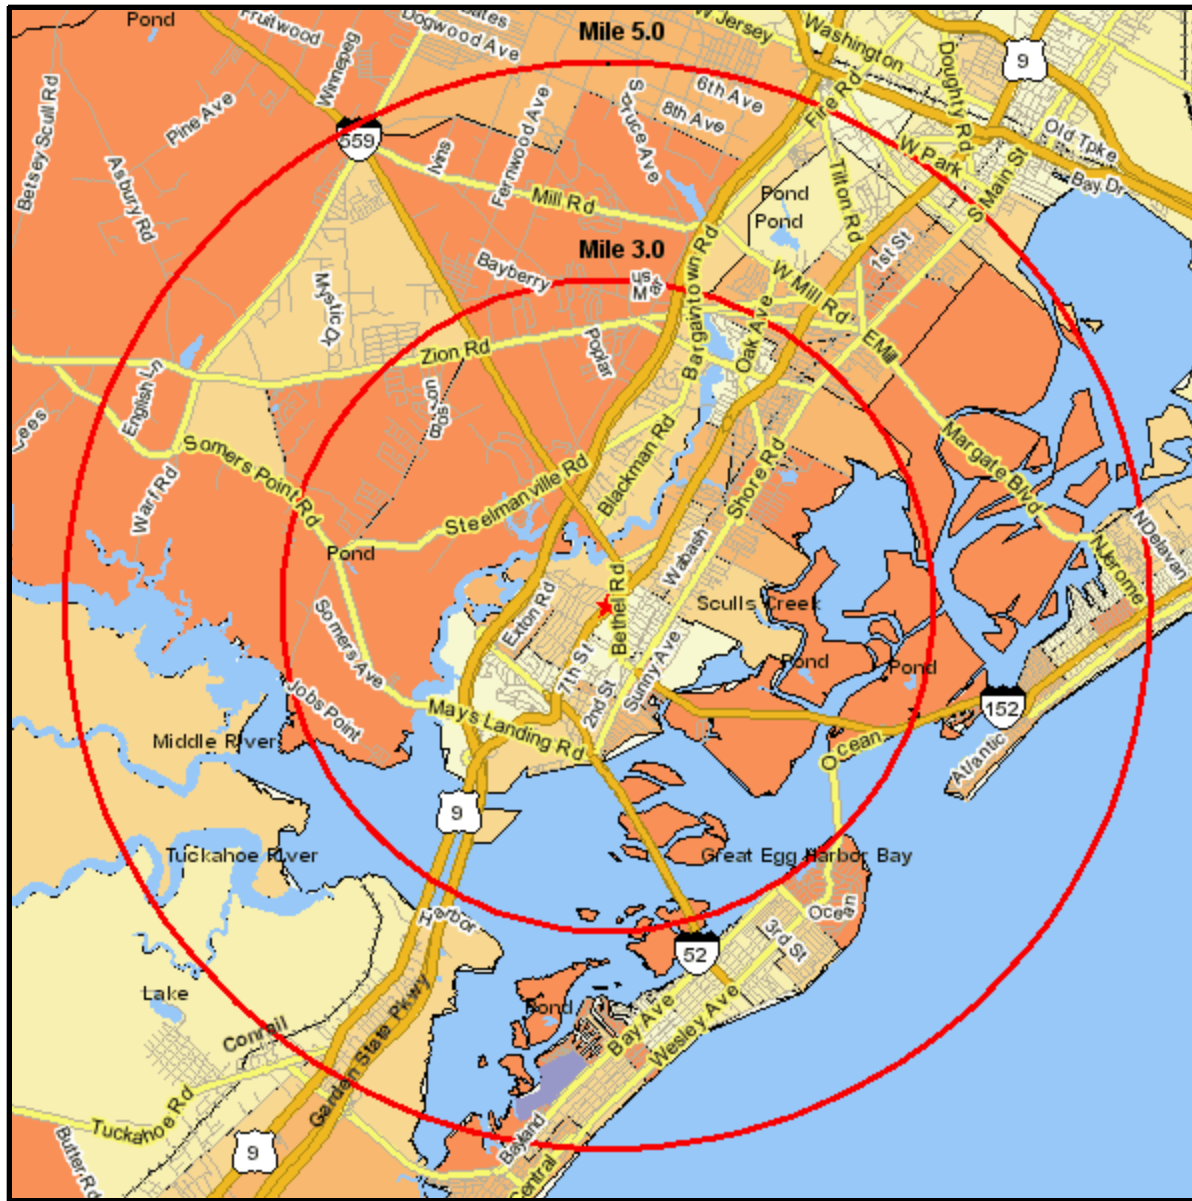

# Median Household Income

319 NEW RD  
 SOMERS POINT, NJ 08244-2285  
 Coord: 39.328547, -74.596332  
 Radius - See Appendix for Details

## Appendix: Area Listing

#### Radius Definition:

---

319 NEW RD	Center Point:	39.328547	-74.596332
SOMERS POINT, NJ 08244-2285	Circle/Band:	0.00 -	3.00

#### Radius Definition:

---

319 NEW RD	Center Point:	39.328547	-74.596332
SOMERS POINT, NJ 08244-2285	Circle/Band:	0.00 -	5.00