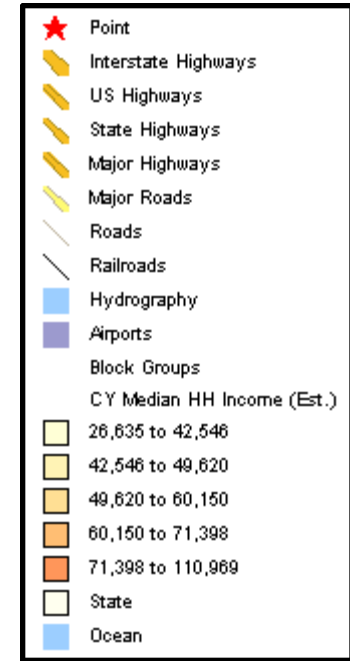

# Median Household Income

319 NEW RD  
 SOMERS POINT, NJ 08244-2285  
 Coord: 39.328547, -74.596332  
 Radius - See Appendix for Details

# Median Household Income

## Appendix: Area Listing