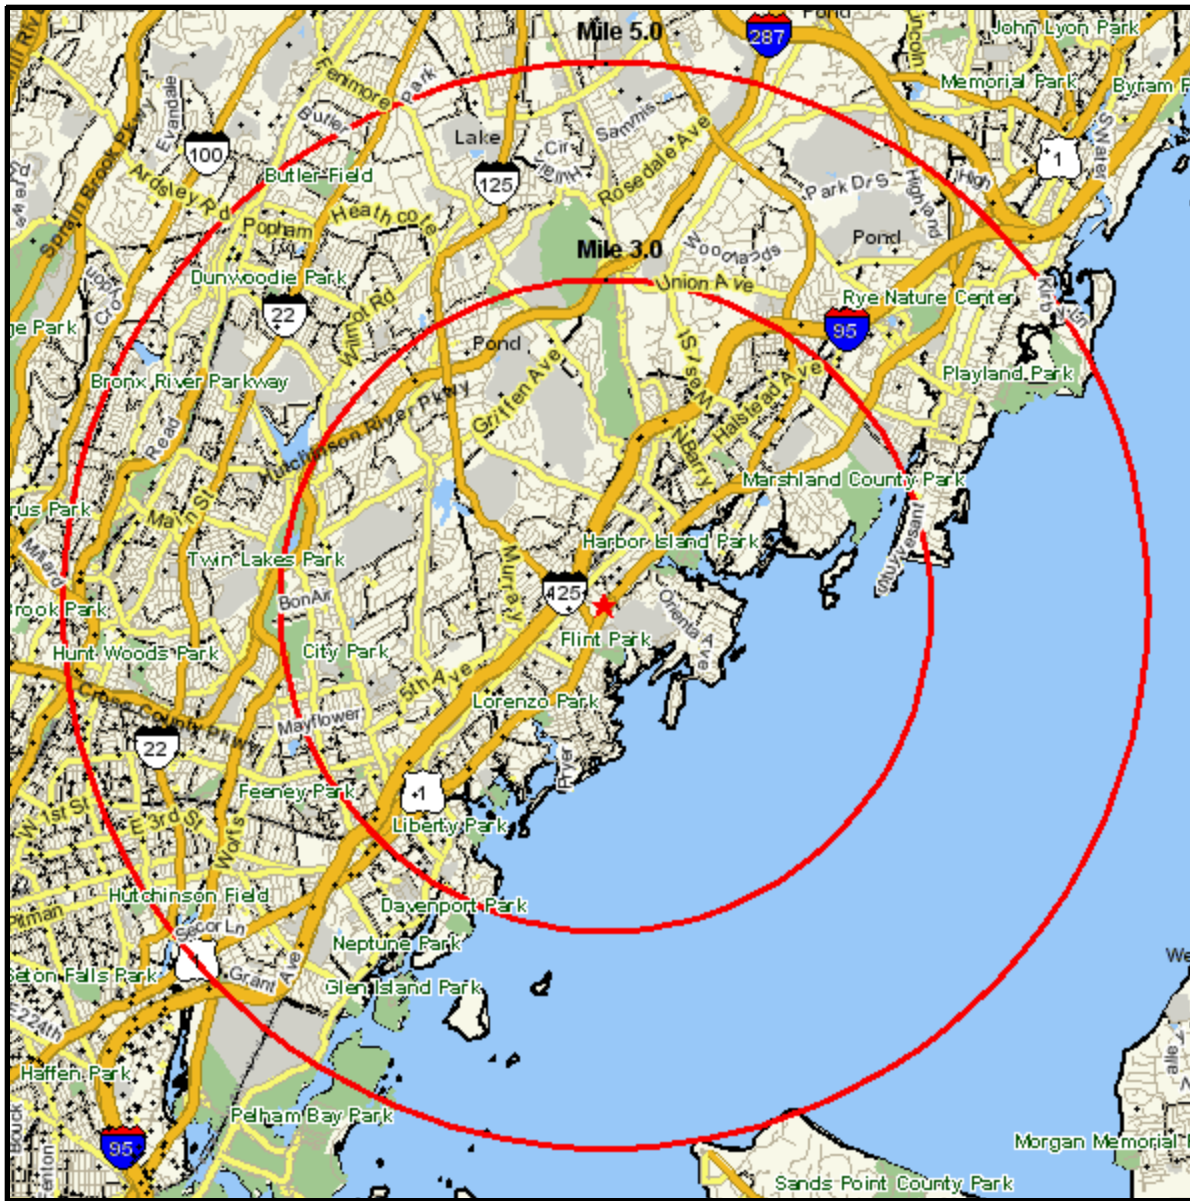

Household Current-Year Dot Density

1262 BOSTON POST ROAD
 MAMARONECK, NY 10538
 Coord: 40.937970, -73.745990
 Radius - See Appendix for Details

Household Current-Year Dot Density

Appendix: Area Listing

Area Name:

Type: Radius

Radius Definition:

1262 BOSTON POST ROAD
MAMARONECK, NY 10538

Center Point: 40.937970 -73.745990
Circle/Band: 0.00 - 3.00

Area Name:

Type: Radius

Radius Definition:

1262 BOSTON POST ROAD
MAMARONECK, NY 10538

Center Point: 40.937970 -73.745990
Circle/Band: 0.00 - 5.00

Project Information:

Site: 2

Order Number: 965217203