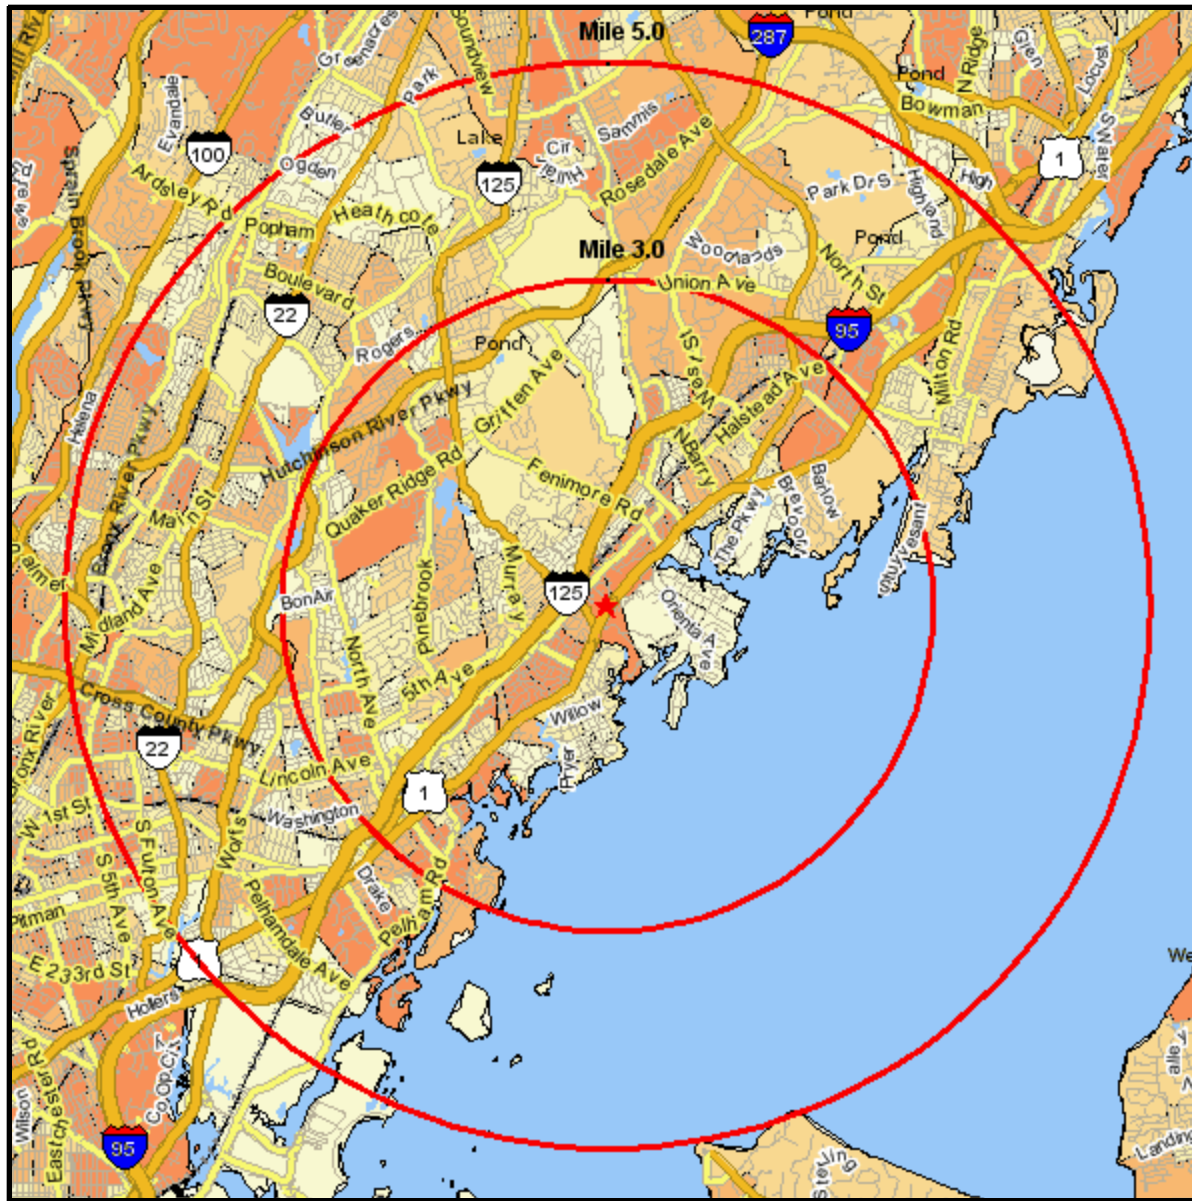

# Household Current-Year

1262 BOSTON POST ROAD  
 MAMARONECK, NY 10538  
 Coord: 40.937970, -73.745990  
 Radius - See Appendix for Details

## Appendix: Area Listing

### Radius Definition:

1262 BOSTON POST ROAD  
MAMARONECK, NY 10538

Center Point: 40.937970 -73.745990  
Circle/Band: 0.00 - 3.00

### Radius Definition:

1262 BOSTON POST ROAD  
MAMARONECK, NY 10538

Center Point: 40.937970 -73.745990  
Circle/Band: 0.00 - 5.00