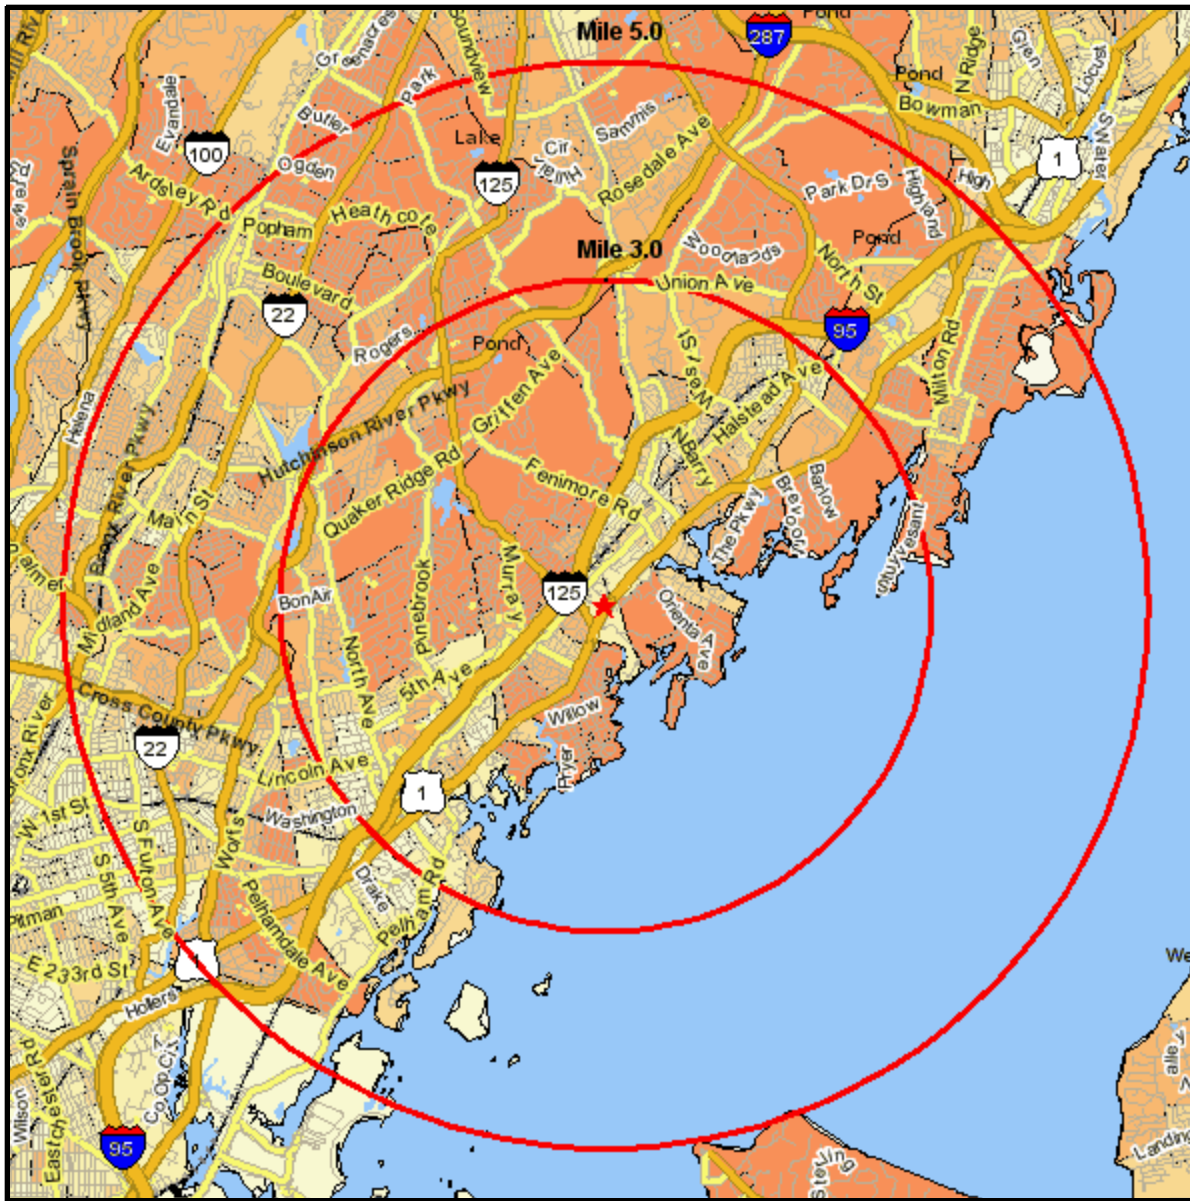

Median Household Income

1262 BOSTON POST ROAD
 MAMARONECK, NY 10538
 Coord: 40.937970, -73.745990
 Radius - See Appendix for Details

Median Household Income

Appendix: Area Listing

Area Name:

Type: Radius

Radius Definition:

1262 BOSTON POST ROAD	Center Point:	40.937970	-73.745990
MAMARONECK, NY 10538	Circle/Band:	0.00 -	3.00

Area Name:

Type: Radius

Radius Definition:

1262 BOSTON POST ROAD	Center Point:	40.937970	-73.745990
MAMARONECK, NY 10538	Circle/Band:	0.00 -	5.00