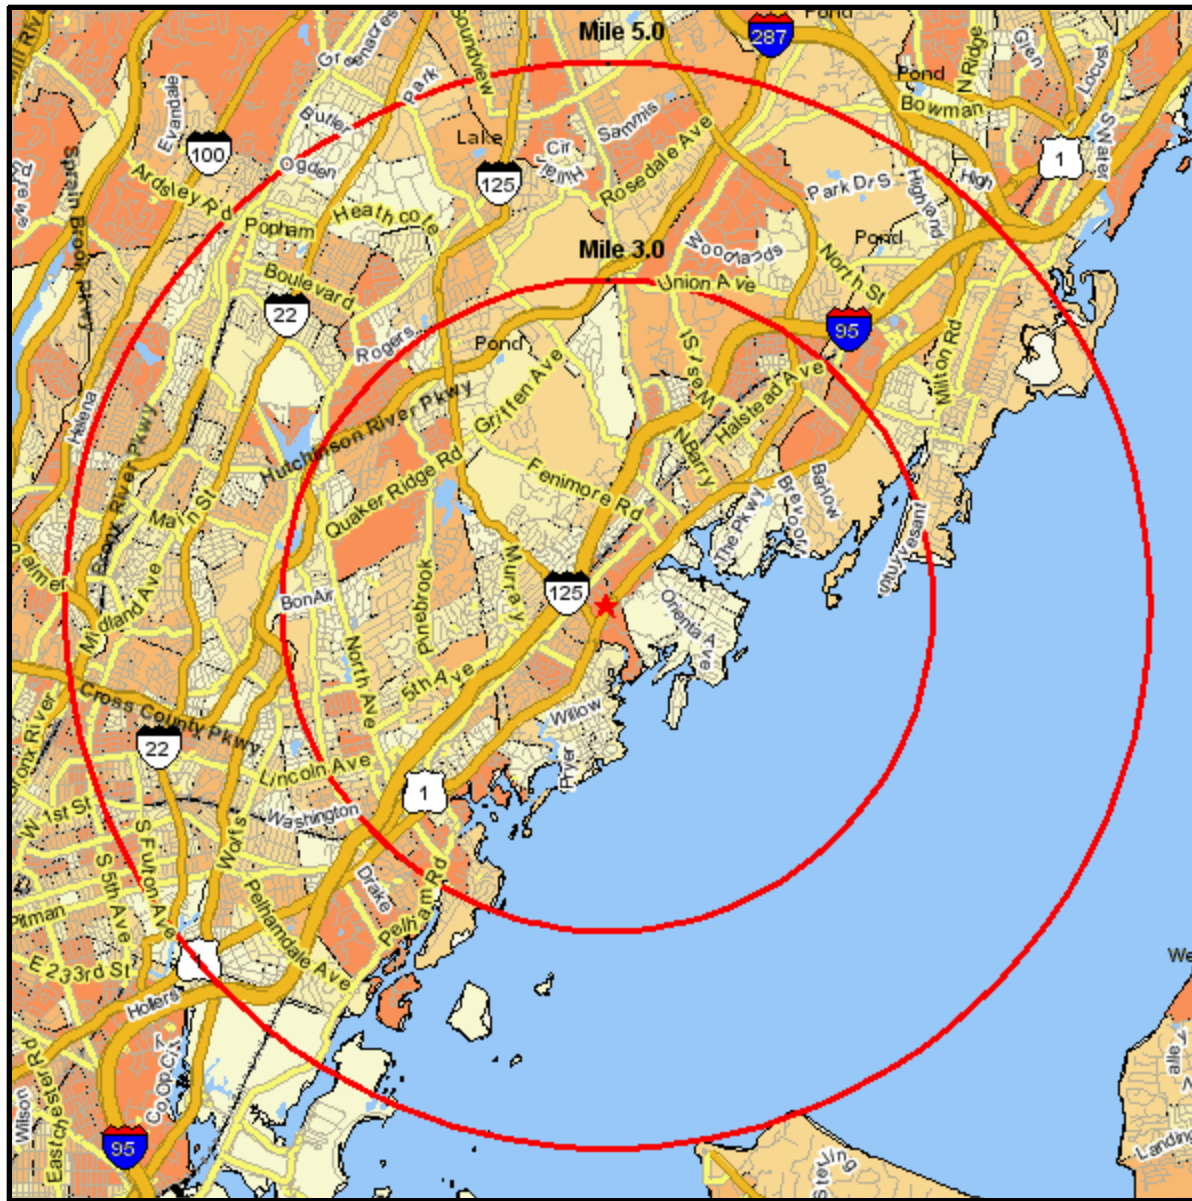

Population Current-Year

1262 BOSTON POST ROAD
 MAMARONECK, NY 10538
 Coord: 40.937970, -73.745990
 Radius - See Appendix for Details

Population Current-Year

Appendix: Area Listing

Area Name:

Type: Radius

Radius Definition:

1262 BOSTON POST ROAD
MAMARONECK, NY 10538

Center Point: 40.937970 -73.745990
Circle/Band: 0.00 - 3.00

Area Name:

Type: Radius

Radius Definition:

1262 BOSTON POST ROAD
MAMARONECK, NY 10538

Center Point: 40.937970 -73.745990
Circle/Band: 0.00 - 5.00