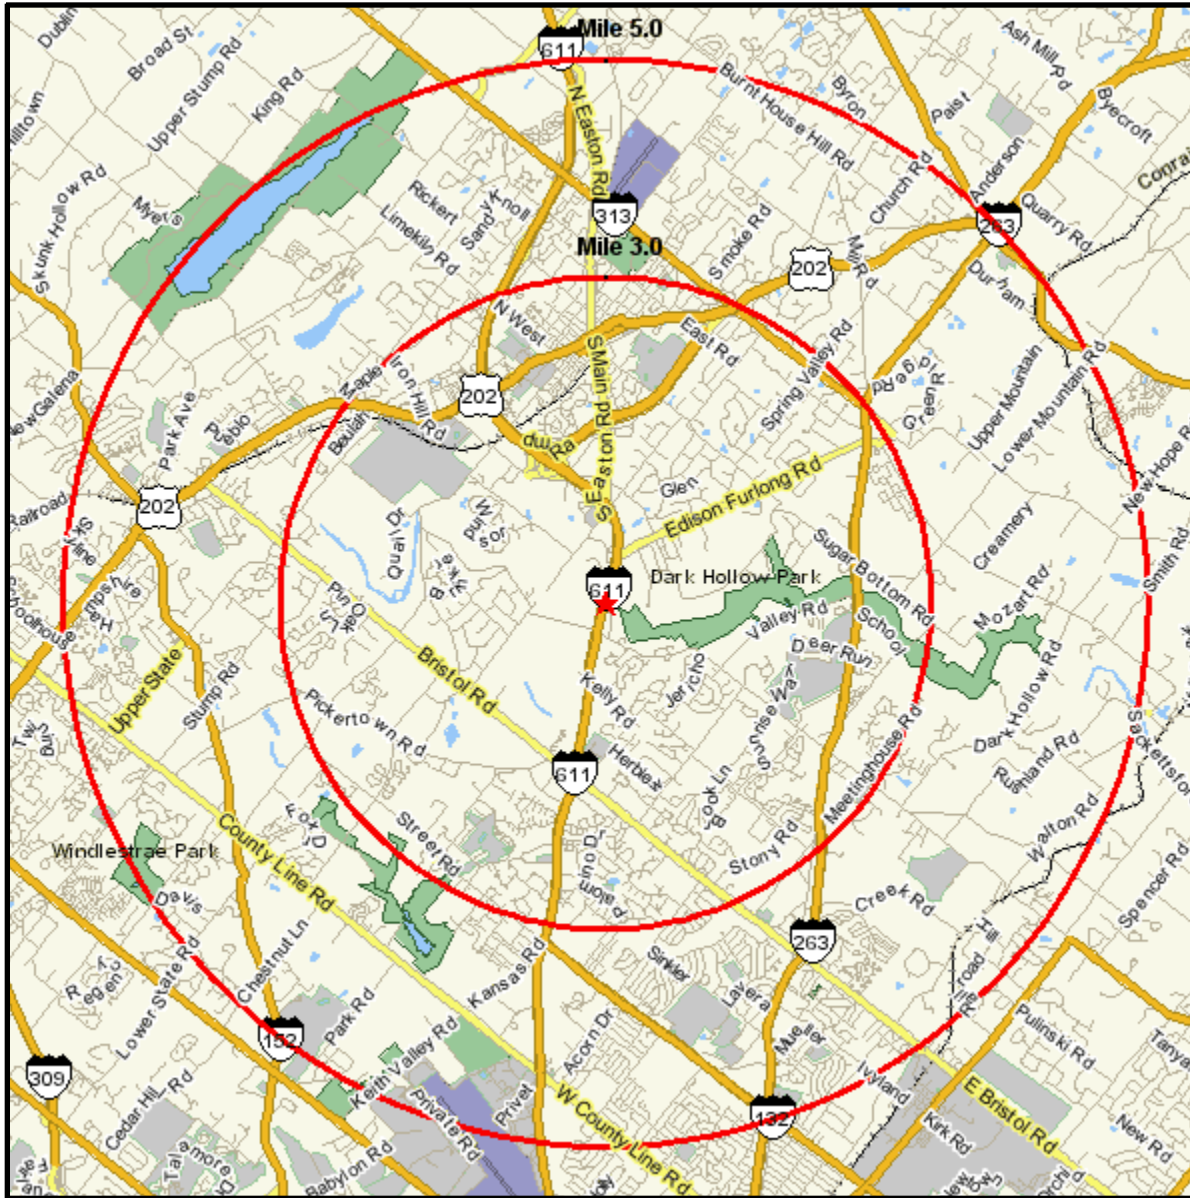

Area Map

Prepared For: **CENTRO WATT**
Project Code:

Order #: **965210800**
Site: **171**

1745 S EASTON RD
DOYLESTOWN, PA 18901-2812
Coord: 40.274488, -75.127872
Radius - See Appendix for Details

Area Map

Prepared For: CENTRO WATT
Project Code:

Order #: 965210800
Site: 171

Appendix: Area Listing

Area Name:

Type: Radius

Radius Definition:

1745 S EASTON RD
DOYLESTOWN, PA 18901-2812

Center Point: 40.274488 -75.127872
Circle/Band: 0.00 - 3.00

Area Name:

Type: Radius

Radius Definition:

1745 S EASTON RD
DOYLESTOWN, PA 18901-2812

Center Point: 40.274488 -75.127872
Circle/Band: 0.00 - 5.00