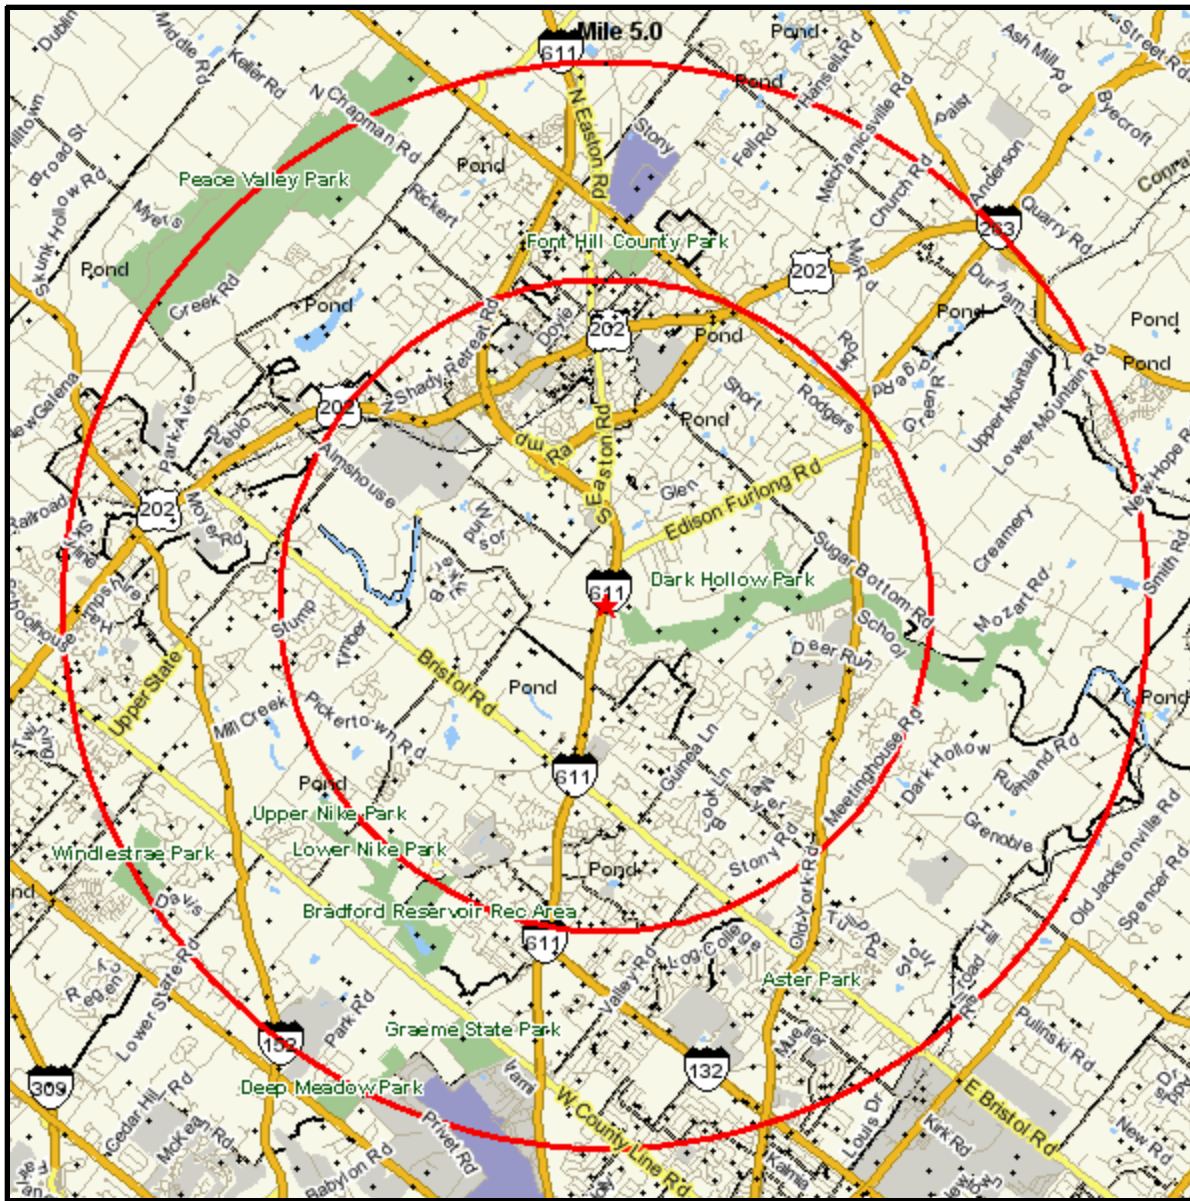

Household Current-Year Dot Density

1745 S EASTON RD
 DOYLESTOWN, PA 18901-2812
 Coord: 40.274488, -75.127872
 Radius - See Appendix for Details

Household Current-Year Dot Density

Appendix: Area Listing

Area Name:

Type: Radius

Radius Definition:

1745 S EASTON RD
DOYLESTOWN, PA 18901-2812

Center Point: 40.274488 -75.127872
Circle/Band: 0.00 - 3.00

Area Name:

Type: Radius

Radius Definition:

1745 S EASTON RD
DOYLESTOWN, PA 18901-2812

Center Point: 40.274488 -75.127872
Circle/Band: 0.00 - 5.00

Project Information:

Site: 1

Order Number: 965221412

Prepared on: Wed May 09, 2007

Prepared For: CENTRO WATT

Page 2 of 2

Claritas Tech Support: 1 800 866 6511