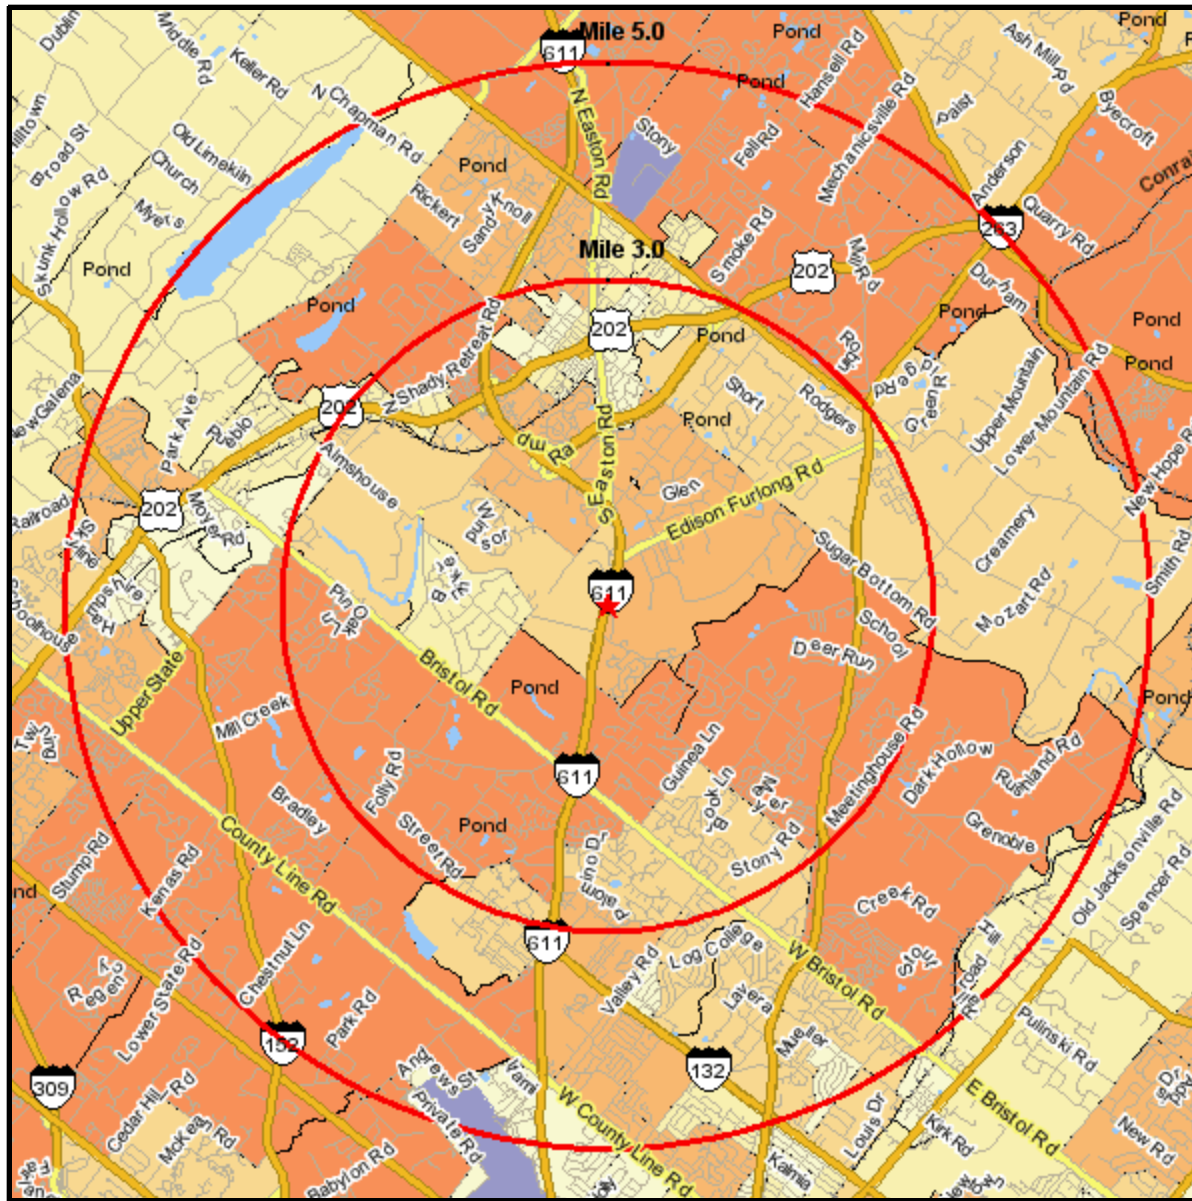

Household Current-Year

1745 S EASTON RD
 DOYLESTOWN, PA 18901-2812
 Coord: 40.274488, -75.127872
 Radius - See Appendix for Details

Household Current-Year

Appendix: Area Listing

Area Name:

Type: Radius

Radius Definition:

1745 S EASTON RD
DOYLESTOWN, PA 18901-2812

Center Point: 40.274488 -75.127872
Circle/Band: 0.00 - 3.00

Area Name:

Type: Radius

Radius Definition:

1745 S EASTON RD
DOYLESTOWN, PA 18901-2812

Center Point: 40.274488 -75.127872
Circle/Band: 0.00 - 5.00

Project Information:

Site: 1

Order Number: 965221412