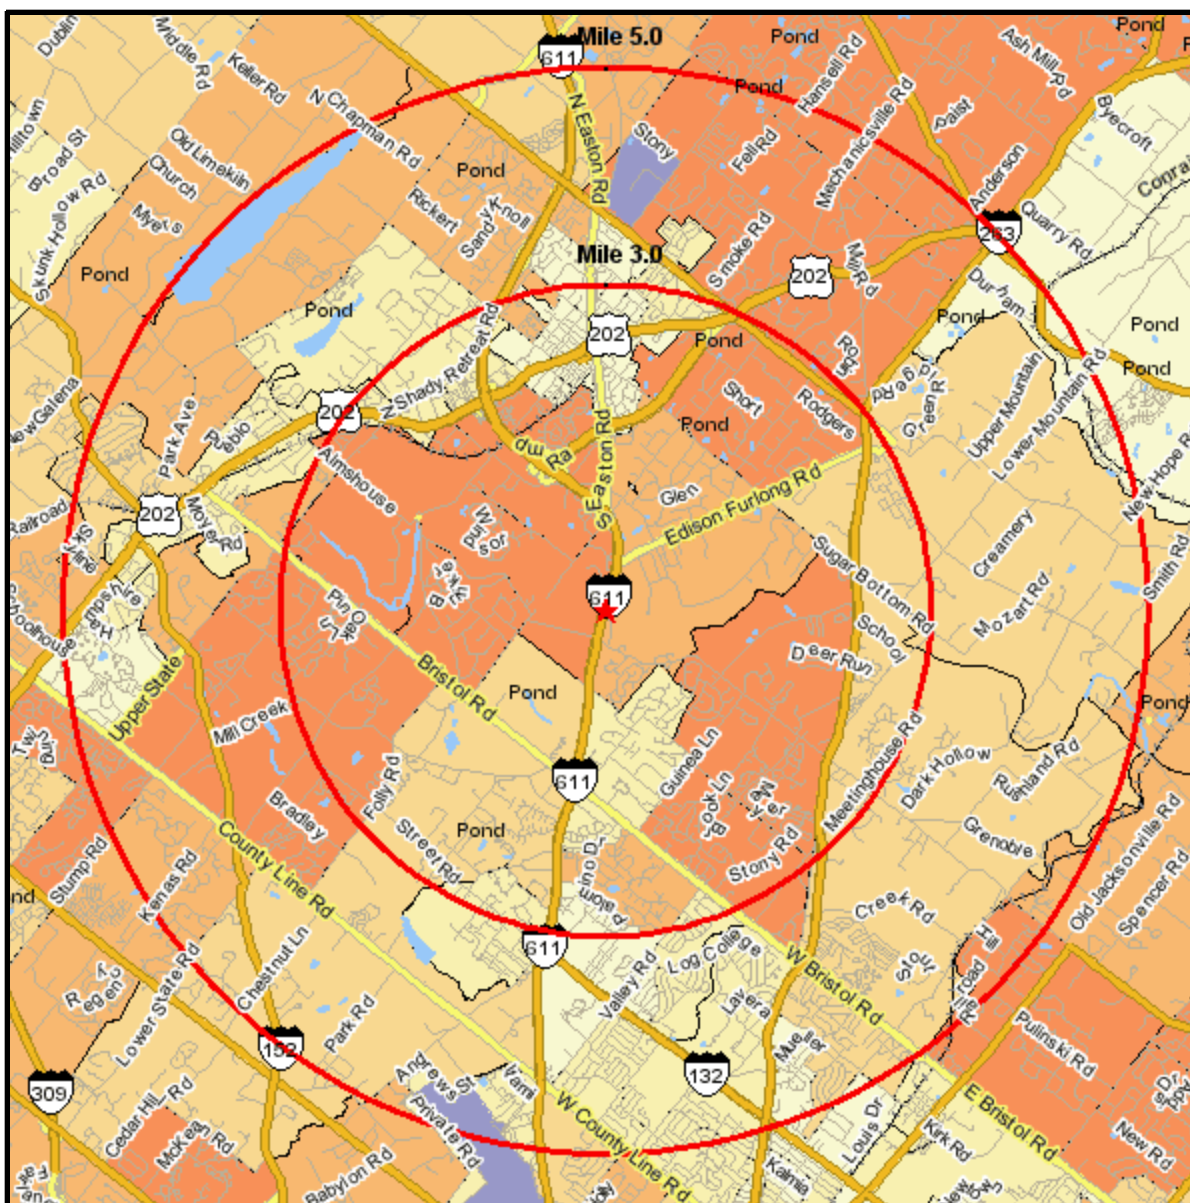

Median Household Income

1745 S EASTON RD
DOYLESTOWN, PA 18901-2812
Coord: 40.274488, -75.127872
Radius - See Appendix for Details

Median Household Income

Appendix: Area Listing

Area Name:

Type: Radius

Radius Definition:

1745 S EASTON RD
DOYLESTOWN, PA 18901-2812

Center Point: 40.274488 -75.127872
Circle/Band: 0.00 - 3.00

Area Name:

Type: Radius

Radius Definition:

1745 S EASTON RD
DOYLESTOWN, PA 18901-2812

Center Point: 40.274488 -75.127872
Circle/Band: 0.00 - 5.00

Project Information:

Site: 1

Order Number: 965221412