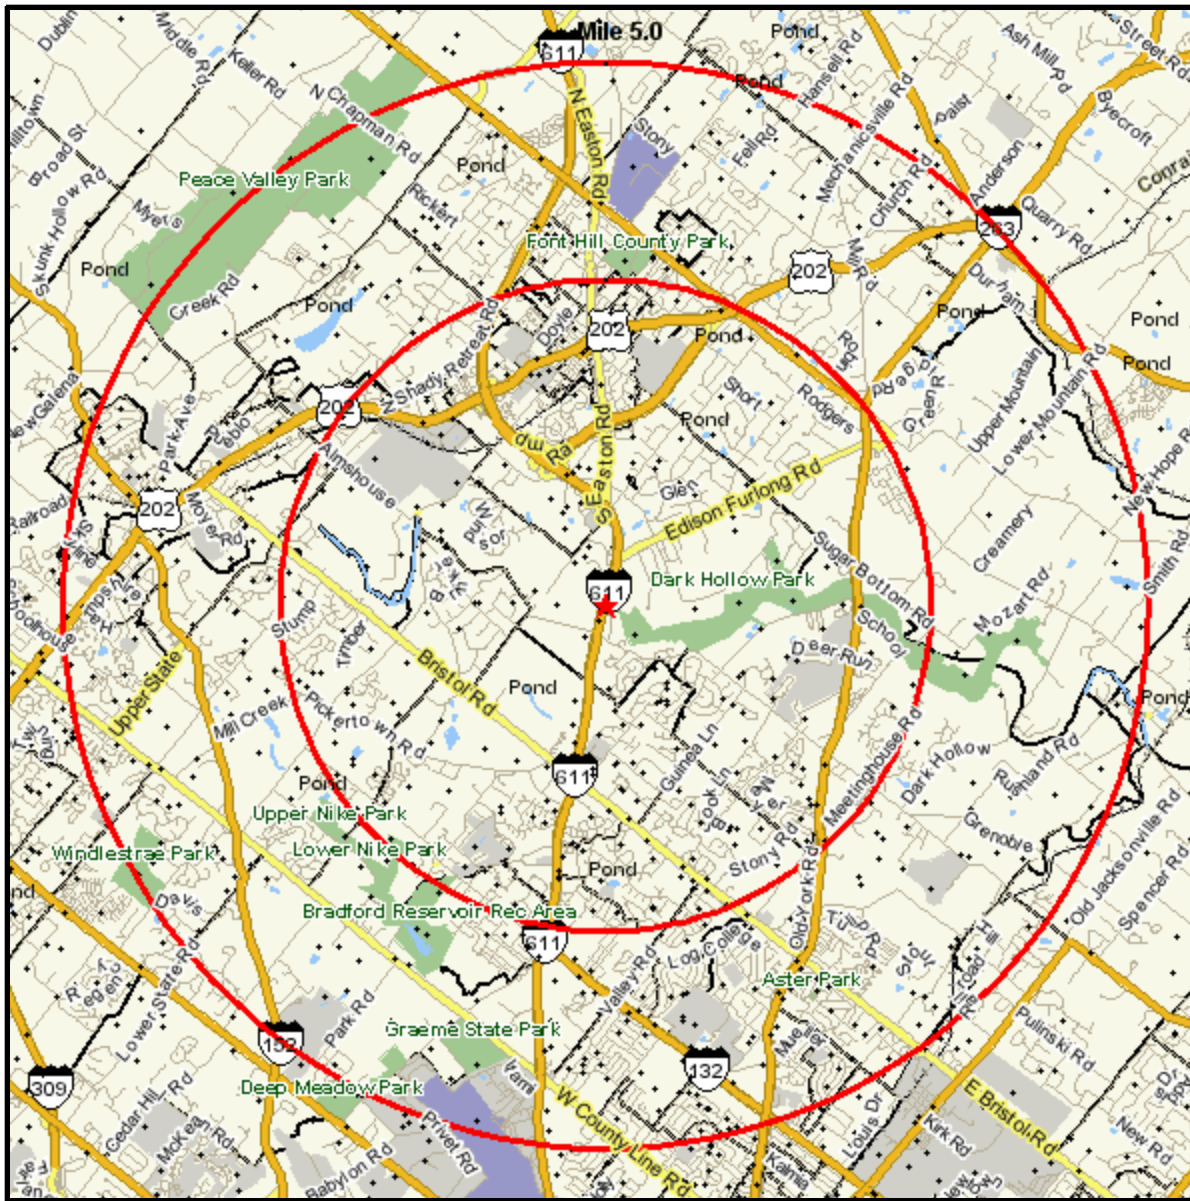

Population Current-Year Dot Density

1745 S EASTON RD
DOYLESTOWN, PA 18901-2812
Coord: 40.274488, -75.127872
Radius - See Appendix for Details

Population Current-Year Dot Density

Appendix: Area Listing

Area Name:

Type: Radius

Radius Definition:

1745 S EASTON RD
DOYLESTOWN, PA 18901-2812

Center Point: 40.274488 -75.127872
Circle/Band: 0.00 - 3.00

Area Name:

Type: Radius

Radius Definition:

1745 S EASTON RD
DOYLESTOWN, PA 18901-2812

Center Point: 40.274488 -75.127872
Circle/Band: 0.00 - 5.00

Project Information:

Site: 1

Order Number: 965221412