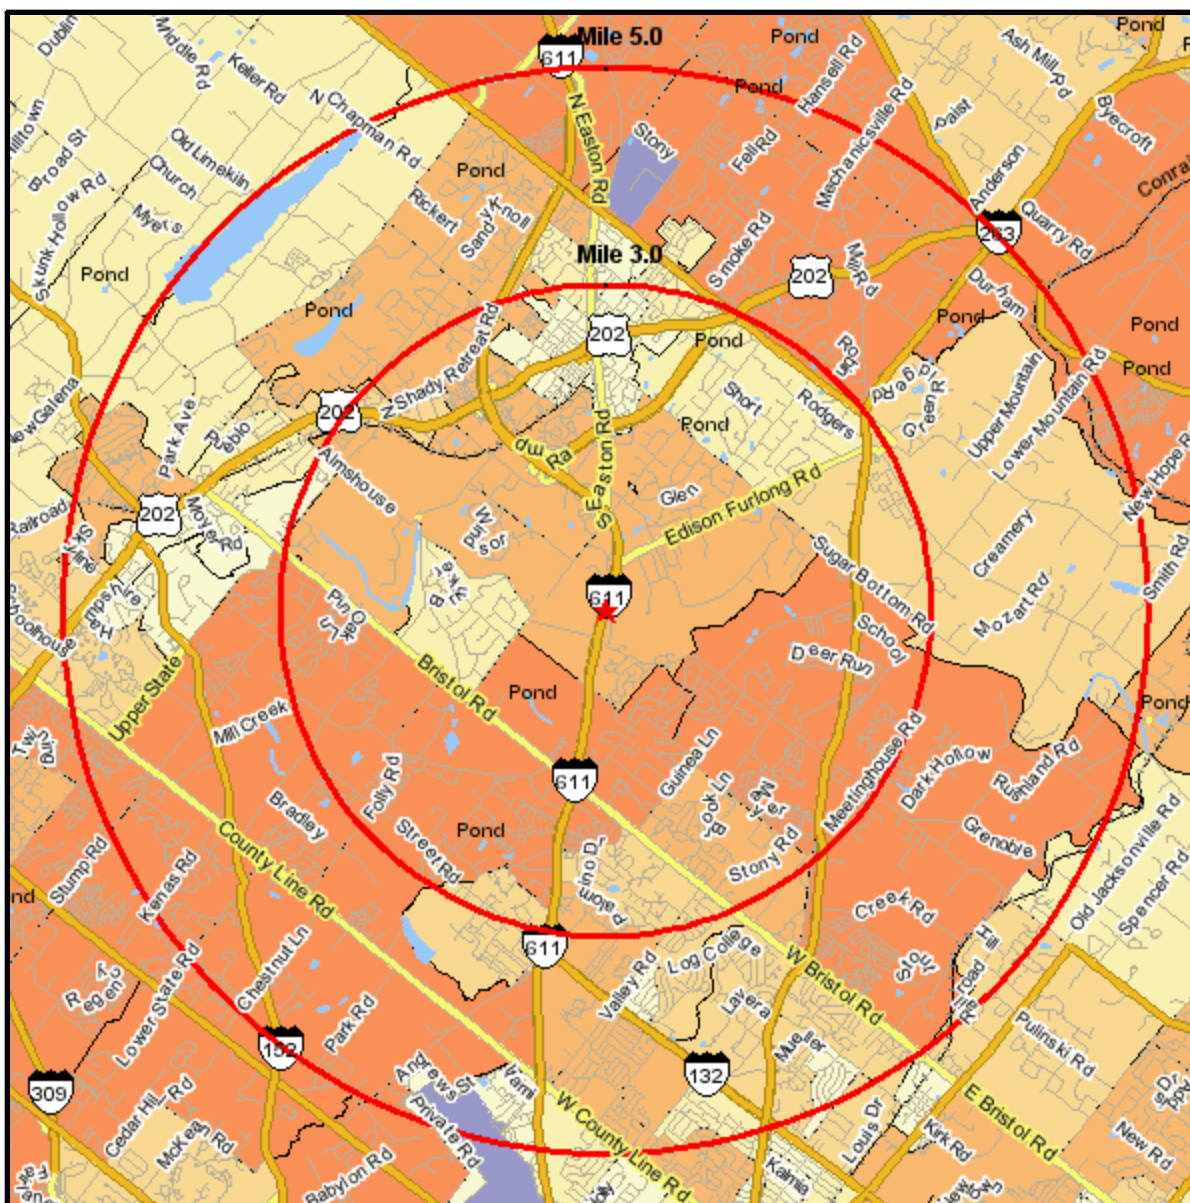

Population Current-Year

1745 S EASTON RD
 DOYLESTOWN, PA 18901-2812
 Coord: 40.274488, -75.127872
 Radius - See Appendix for Details

Population Current-Year

Appendix: Area Listing

Area Name:

Type: Radius

Radius Definition:

1745 S EASTON RD
DOYLESTOWN, PA 18901-2812

Center Point: 40.274488 -75.127872
Circle/Band: 0.00 - 3.00

Area Name:

Type: Radius

Radius Definition:

1745 S EASTON RD
DOYLESTOWN, PA 18901-2812

Center Point: 40.274488 -75.127872
Circle/Band: 0.00 - 5.00

Project Information:

Site: 1

Order Number: 965221412