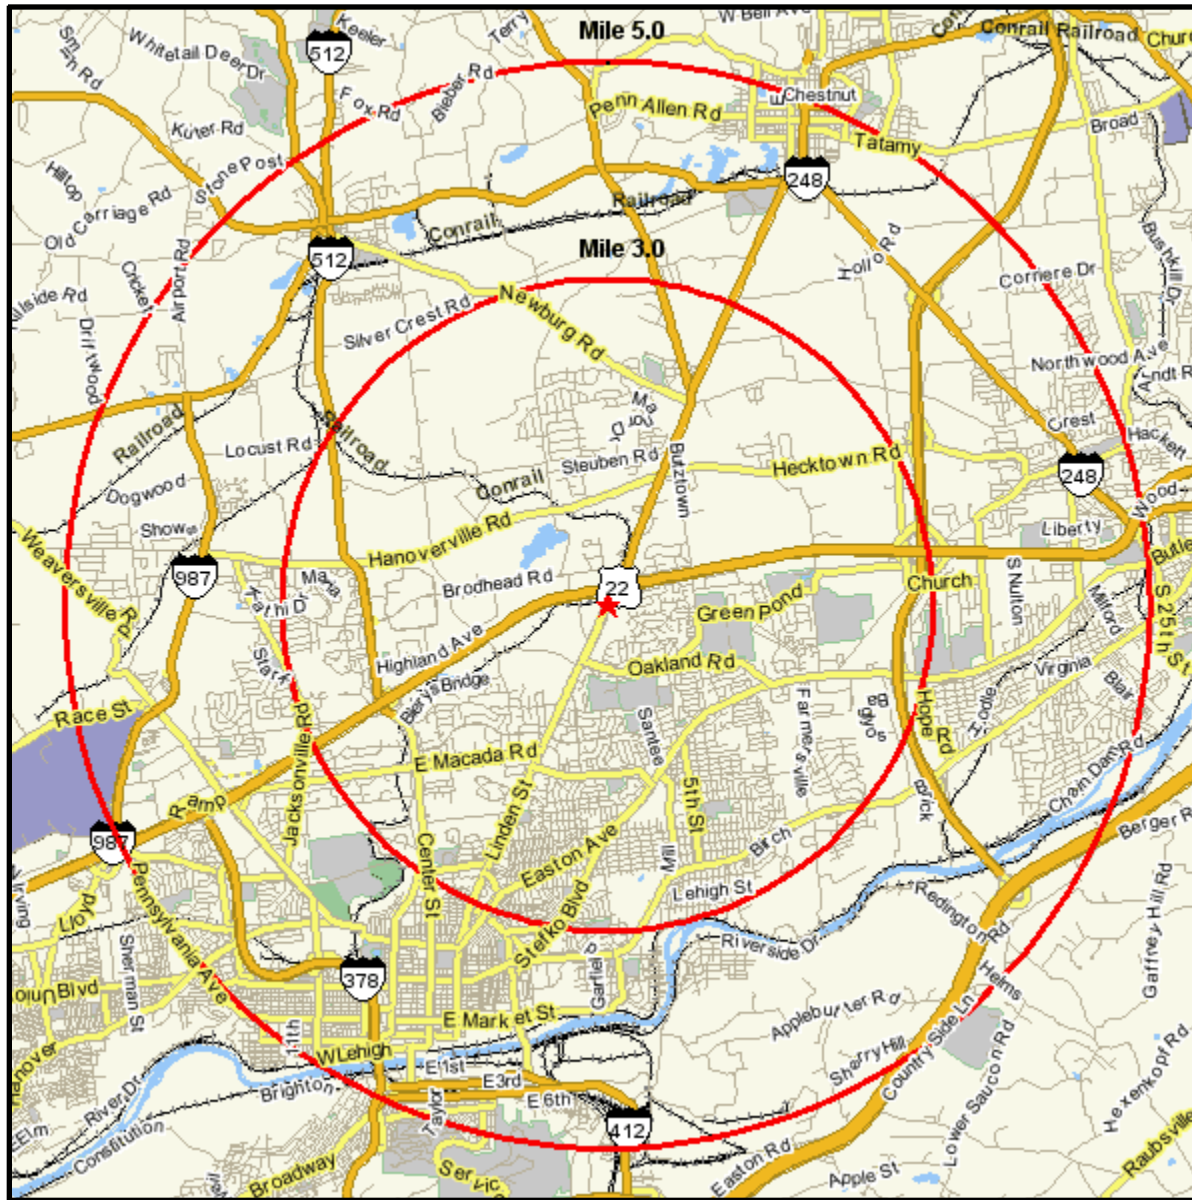

Area Map

Prepared For: CENTRO WATT

Order #: 965219868
Site: 01

3926 LINDEN ST
BETHLEHEM, PA 18020
Coord: 40.675990, -75.344020
Radius - See Appendix for Details

Area Map

Prepared For: CENTRO WATT

Order #: 965219868
Site: 01

Appendix: Area Listing

Area Name:

Type: Radius

Radius Definition:

3926 LINDEN ST
BETHLEHEM, PA 18020

Center Point: 40.675990 -75.344020
Circle/Band: 0.00 - 3.00

Area Name:

Type: Radius

Radius Definition:

3926 LINDEN ST
BETHLEHEM, PA 18020

Center Point: 40.675990 -75.344020
Circle/Band: 0.00 - 5.00