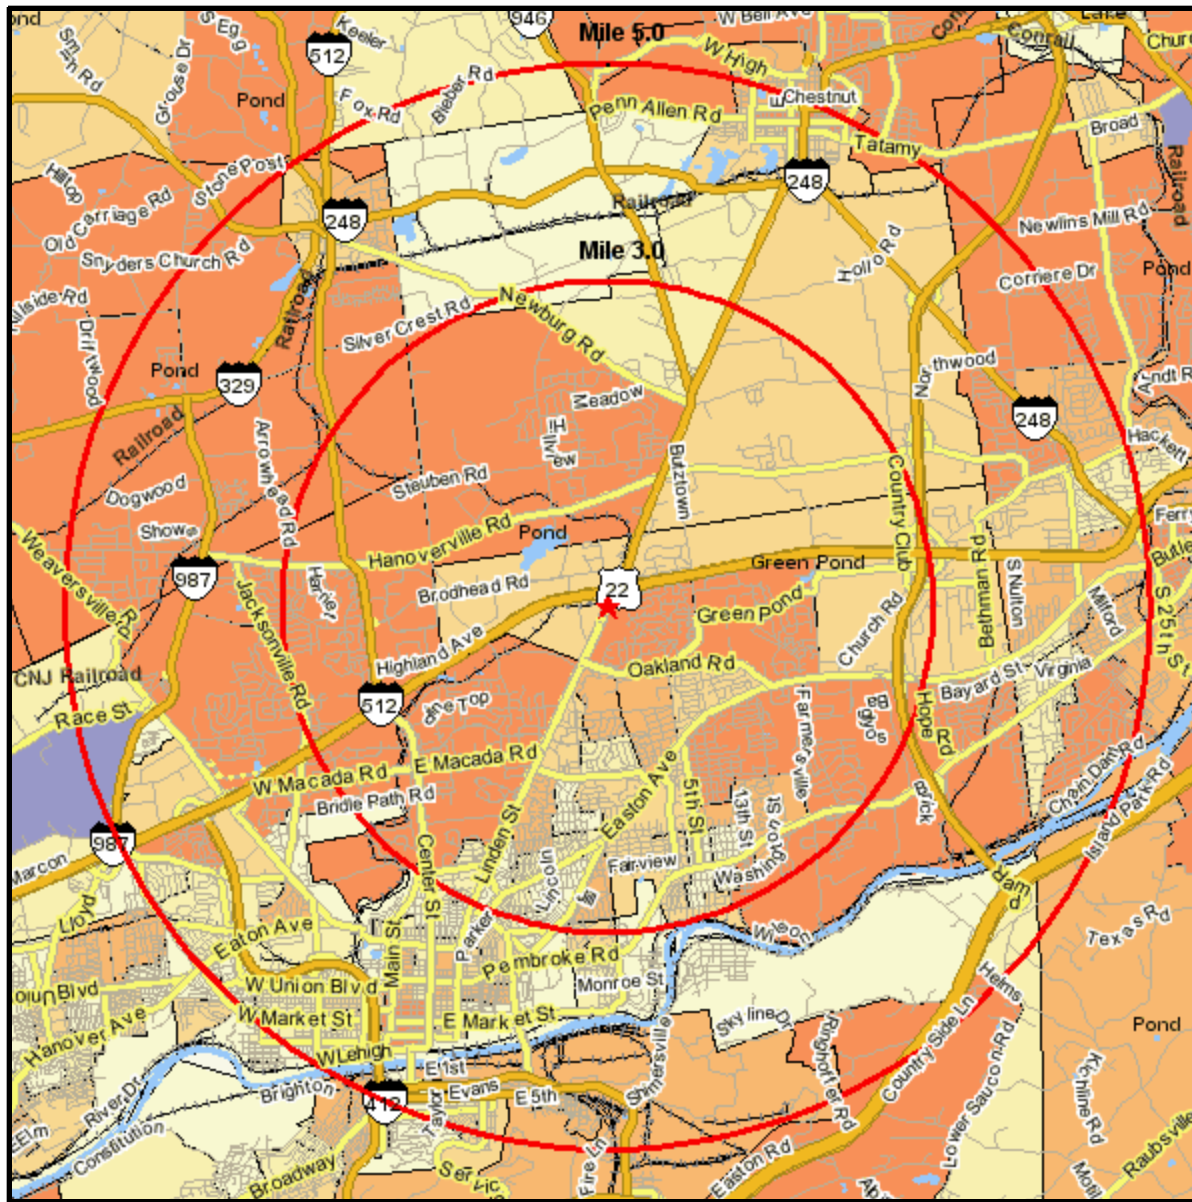

Household Current-Year

3926 LINDEN ST
 BETHLEHEM, PA 18020
 Coord: 40.675990, -75.344020
 Radius - See Appendix for Details

Household Current-Year

Appendix: Area Listing

Area Name:

Type: Radius

Radius Definition:

3926 LINDEN ST
BETHLEHEM, PA 18020

Center Point: 40.675990 -75.344020
Circle/Band: 0.00 - 3.00

Area Name:

Type: Radius

Radius Definition:

3926 LINDEN ST
BETHLEHEM, PA 18020

Center Point: 40.675990 -75.344020
Circle/Band: 0.00 - 5.00

Project Information:

Site: 1

Order Number: 965221453