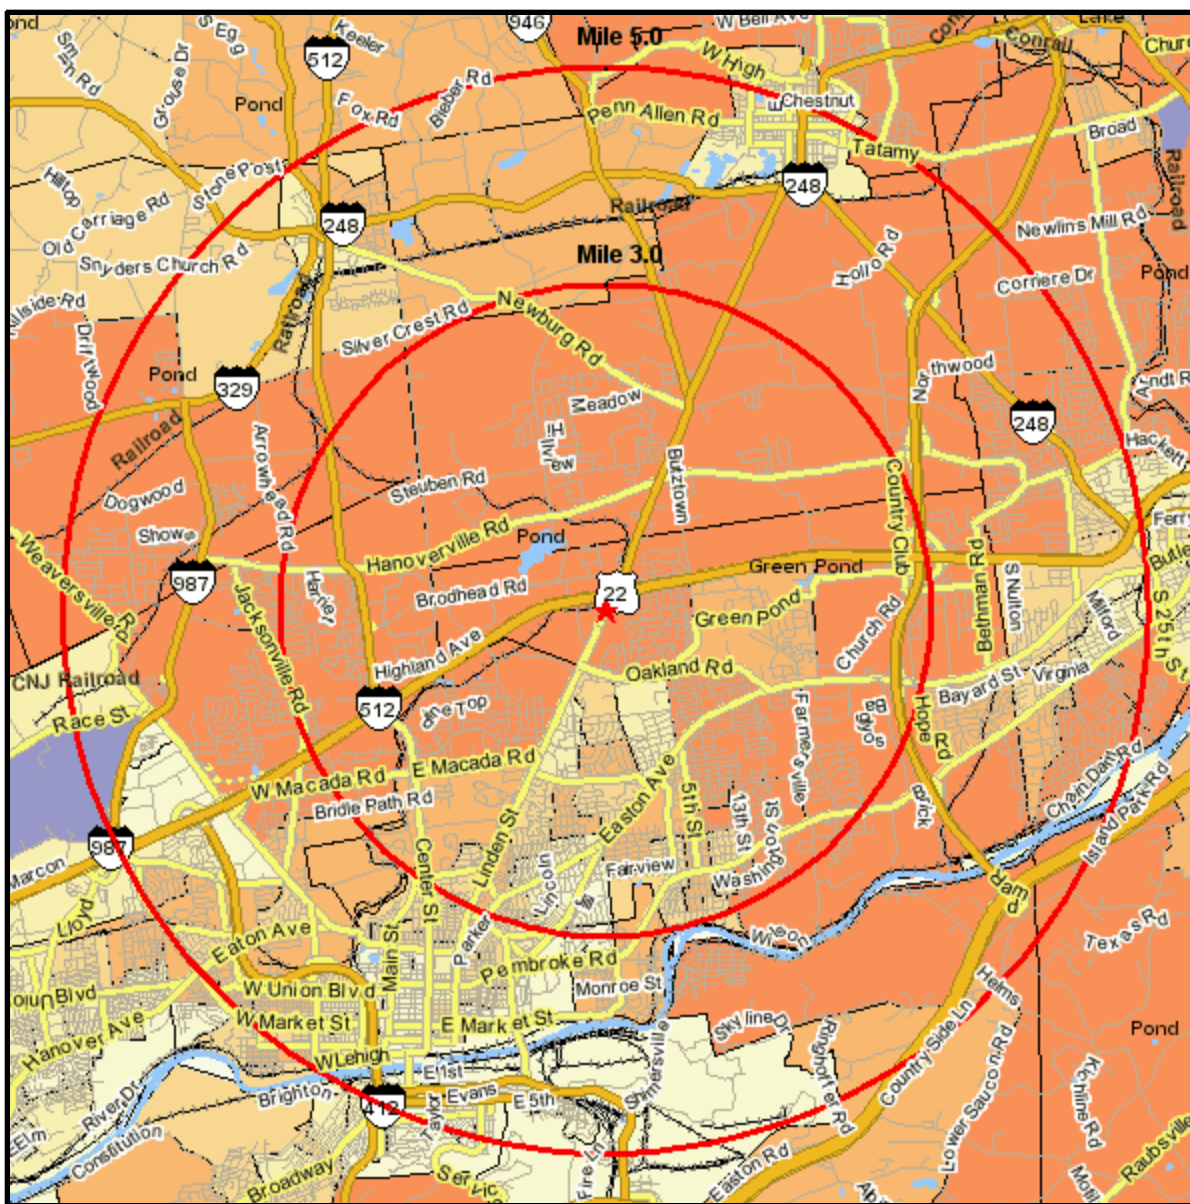

Median Household Income

3926 LINDEN ST
 BETHLEHEM, PA 18020
 Coord: 40.675990, -75.344020
 Radius - See Appendix for Details

Median Household Income

Appendix: Area Listing

Area Name:

Type: Radius

Radius Definition:

3926 LINDEN ST
BETHLEHEM, PA 18020

Center Point: 40.675990 -75.344020
Circle/Band: 0.00 - 3.00

Area Name:

Type: Radius

Radius Definition:

3926 LINDEN ST
BETHLEHEM, PA 18020

Center Point: 40.675990 -75.344020
Circle/Band: 0.00 - 5.00

Project Information:

Site: 1

Order Number: 965221453