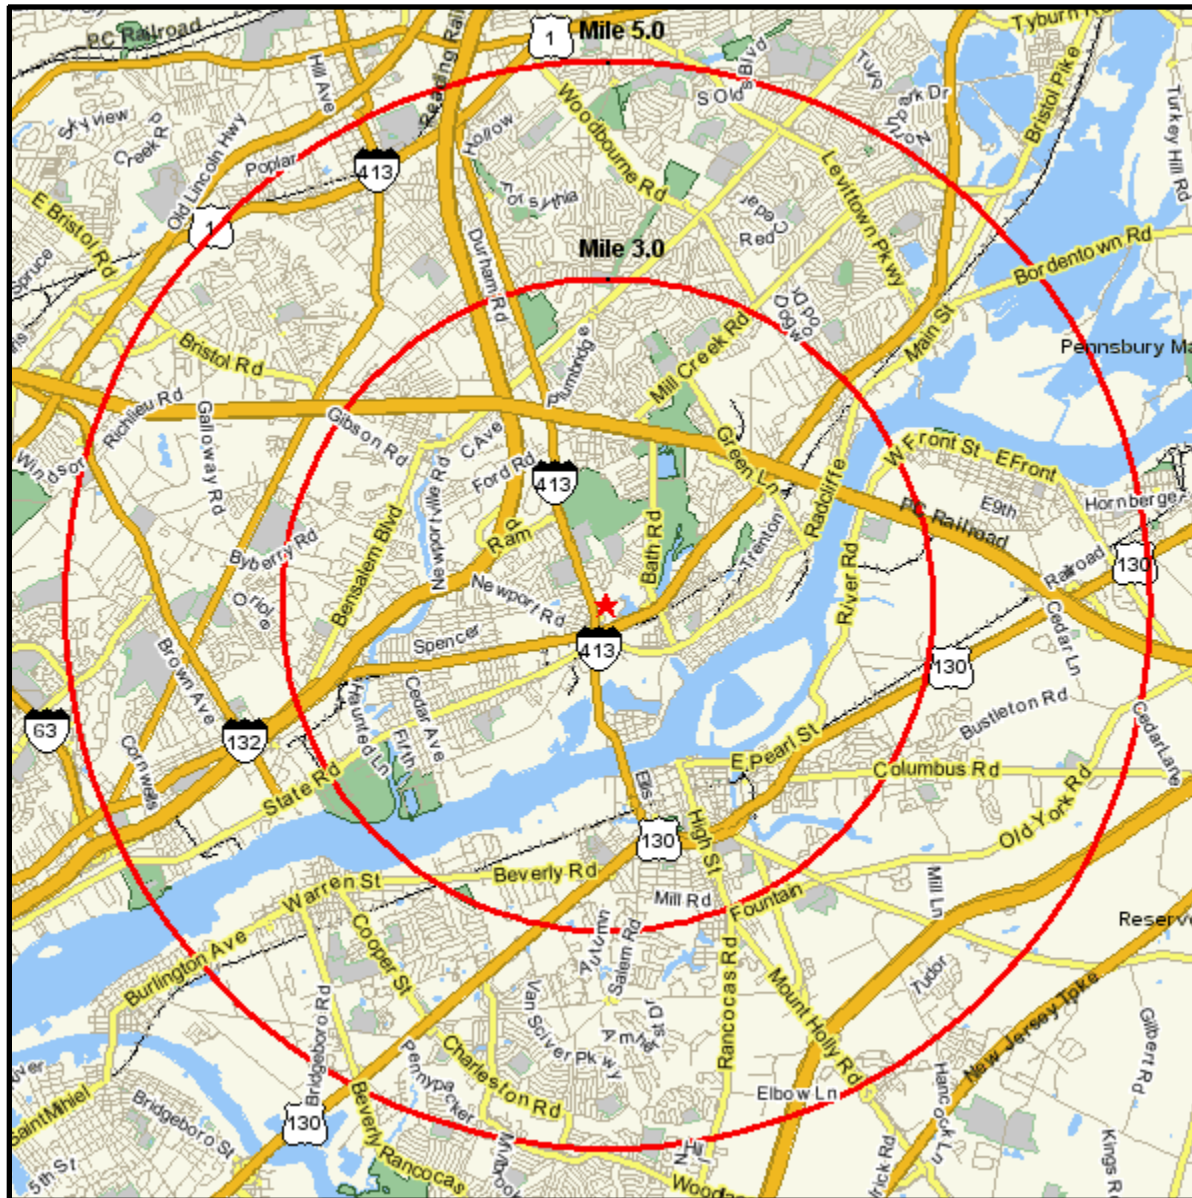

# Area Map

Prepared For: CENTRO WATT

Order #: 965220037  
Site: 01

214 COMMERCE CIR  
BRISTOL, PA 19007-3113  
Coord: 40.102228, -74.872043  
Radius - See Appendix for Details

## Appendix: Area Listing

#### Radius Definition:

214 COMMERCE CIR  
BRISTOL, PA 19007-3113

Center Point: 40.102228 -74.872043  
Circle/Band: 0.00 - 3.00

#### Radius Definition:

214 COMMERCE CIR  
BRISTOL, PA 19007-3113

Center Point: 40.102228 -74.872043  
Circle/Band: 0.00 - 5.00