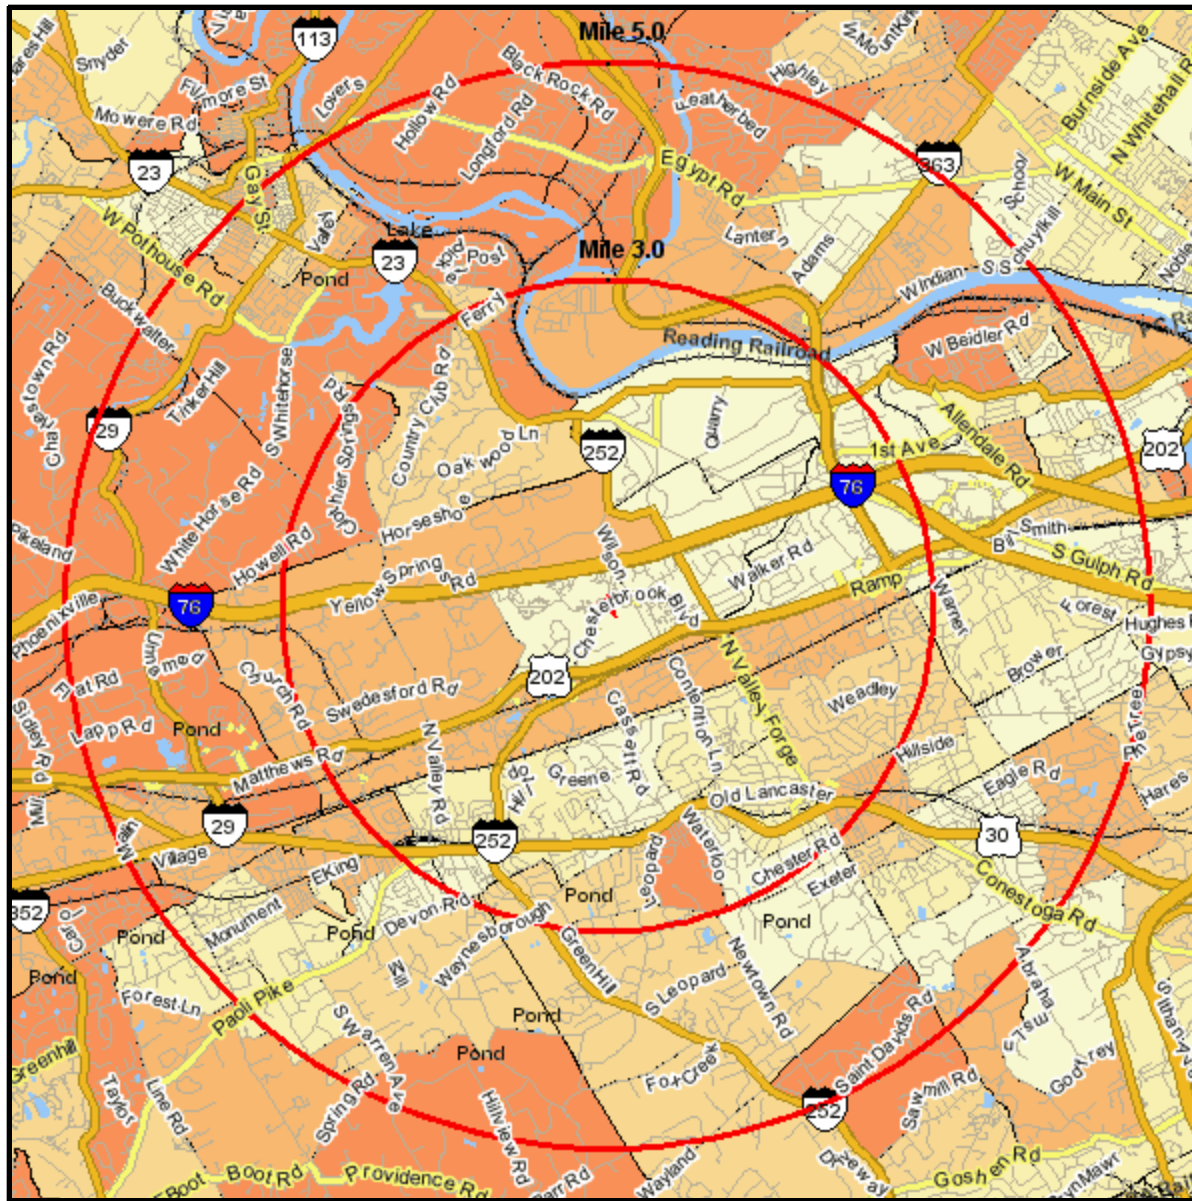

Population Growth 2000 - Current Year

500 CHESTERBROOK BLVD
 CHESTERBROOK, PA 19087-5603
 Coord: 40.074507, -75.456370
 Radius - See Appendix for Details

Population Growth 2000 - Current Year

Appendix: Area Listing

Area Name:

Type: Radius

Radius Definition:

500 CHESTERBROOK BLVD
CHESTERBROOK, PA 19087-5603

Center Point: 40.074507 -75.456370
Circle/Band: 0.00 - 3.00

Area Name:

Type: Radius

Radius Definition:

500 CHESTERBROOK BLVD
CHESTERBROOK, PA 19087-5603

Center Point: 40.074507 -75.456370
Circle/Band: 0.00 - 5.00

Project Information:

Site: 1

Order Number: 965221610

Prepared on: Wed May 09, 2007

Prepared For: CENTRO WATT