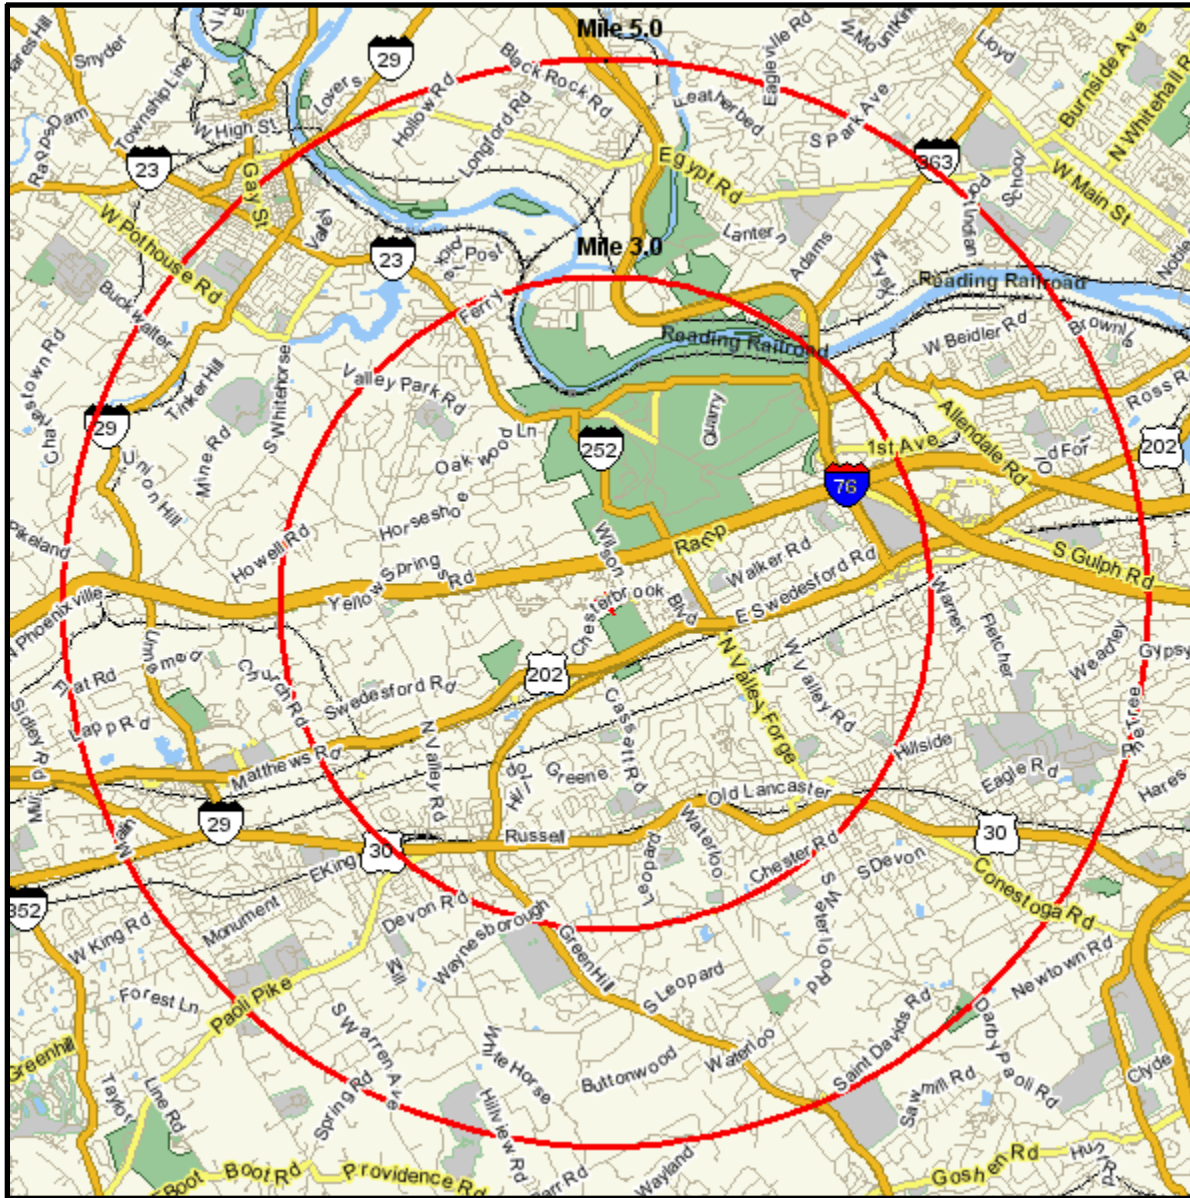

Area Map

Prepared For: **CENTRO WATT**
Project Code:

Order #: **965210846**
Site: **251**

500 CHESTERBROOK BLVD
CHESTERBROOK, PA 19087-5603
Coord: 40.074507, -75.456370
Radius - See Appendix for Details

Area Map

Prepared For: CENTRO WATT
Project Code:

Order #: 965210846
Site: 251

Appendix: Area Listing

Area Name:

Type: Radius

Radius Definition:

500 CHESTERBROOK BLVD
CHESTERBROOK, PA 19087-5603

Center Point: 40.074507 -75.456370
Circle/Band: 0.00 - 3.00

Area Name:

Type: Radius

Radius Definition:

500 CHESTERBROOK BLVD
CHESTERBROOK, PA 19087-5603

Center Point: 40.074507 -75.456370
Circle/Band: 0.00 - 5.00