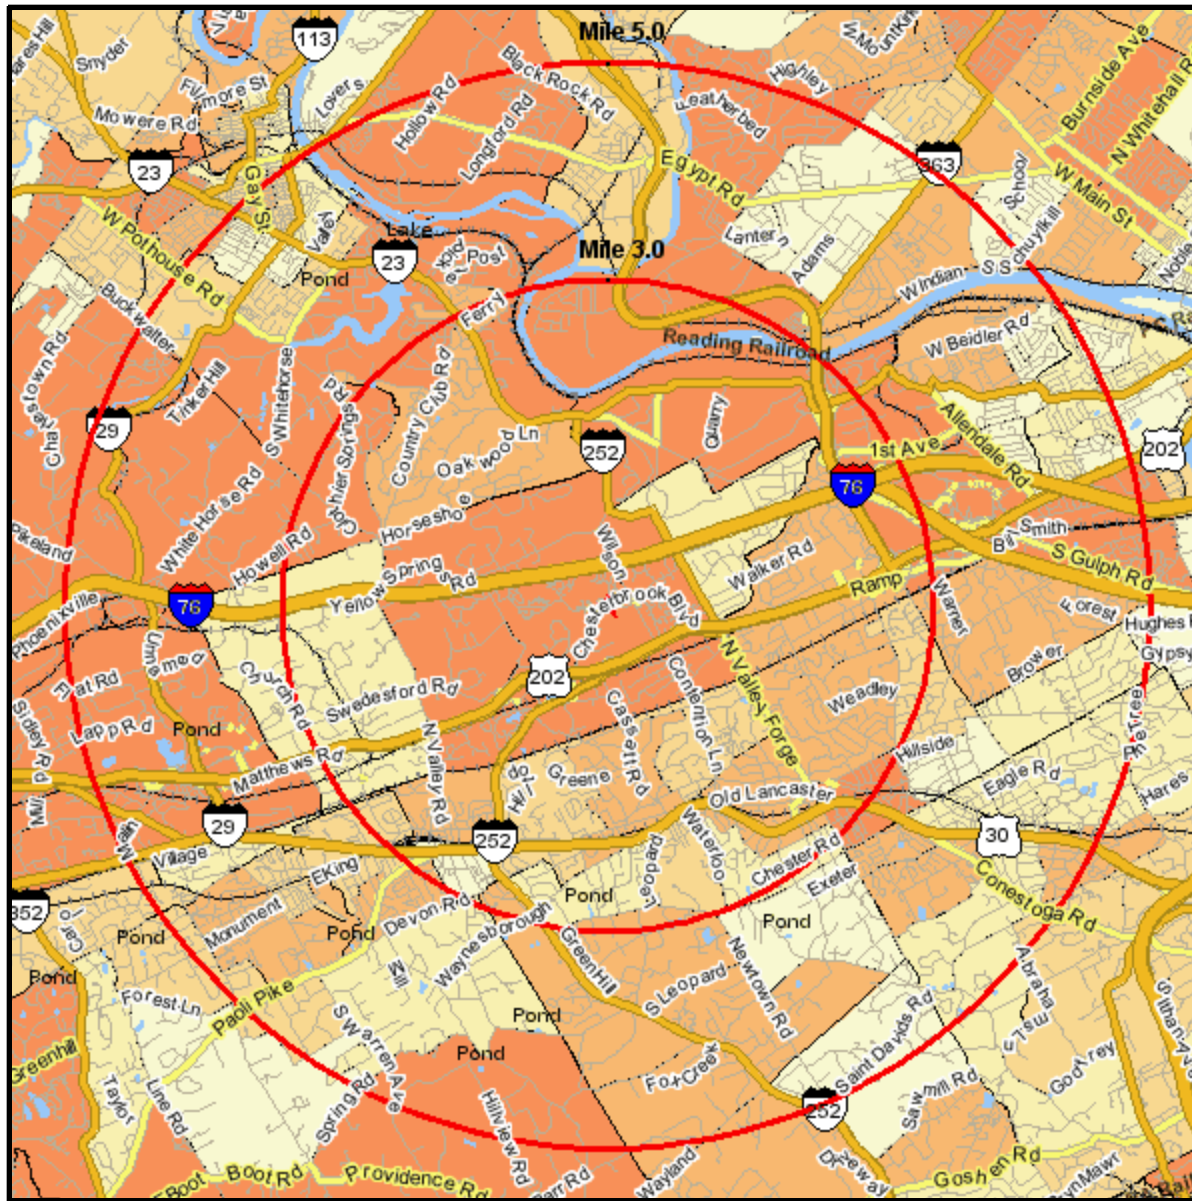

Household Current-Year

500 CHESTERBROOK BLVD
 CHESTERBROOK, PA 19087-5603
 Coord: 40.074507, -75.456370
 Radius - See Appendix for Details

Household Current-Year

Appendix: Area Listing

Area Name:

Type: Radius

Radius Definition:

500 CHESTERBROOK BLVD
CHESTERBROOK, PA 19087-5603

Center Point: 40.074507 -75.456370
Circle/Band: 0.00 - 3.00

Area Name:

Type: Radius

Radius Definition:

500 CHESTERBROOK BLVD
CHESTERBROOK, PA 19087-5603

Center Point: 40.074507 -75.456370
Circle/Band: 0.00 - 5.00

Project Information:

Site: 1

Order Number: 965221610

Prepared on: Wed May 09, 2007

Prepared For: CENTRO WATT

Page 2 of 2

Claritas Tech Support: 1 800 866 6511