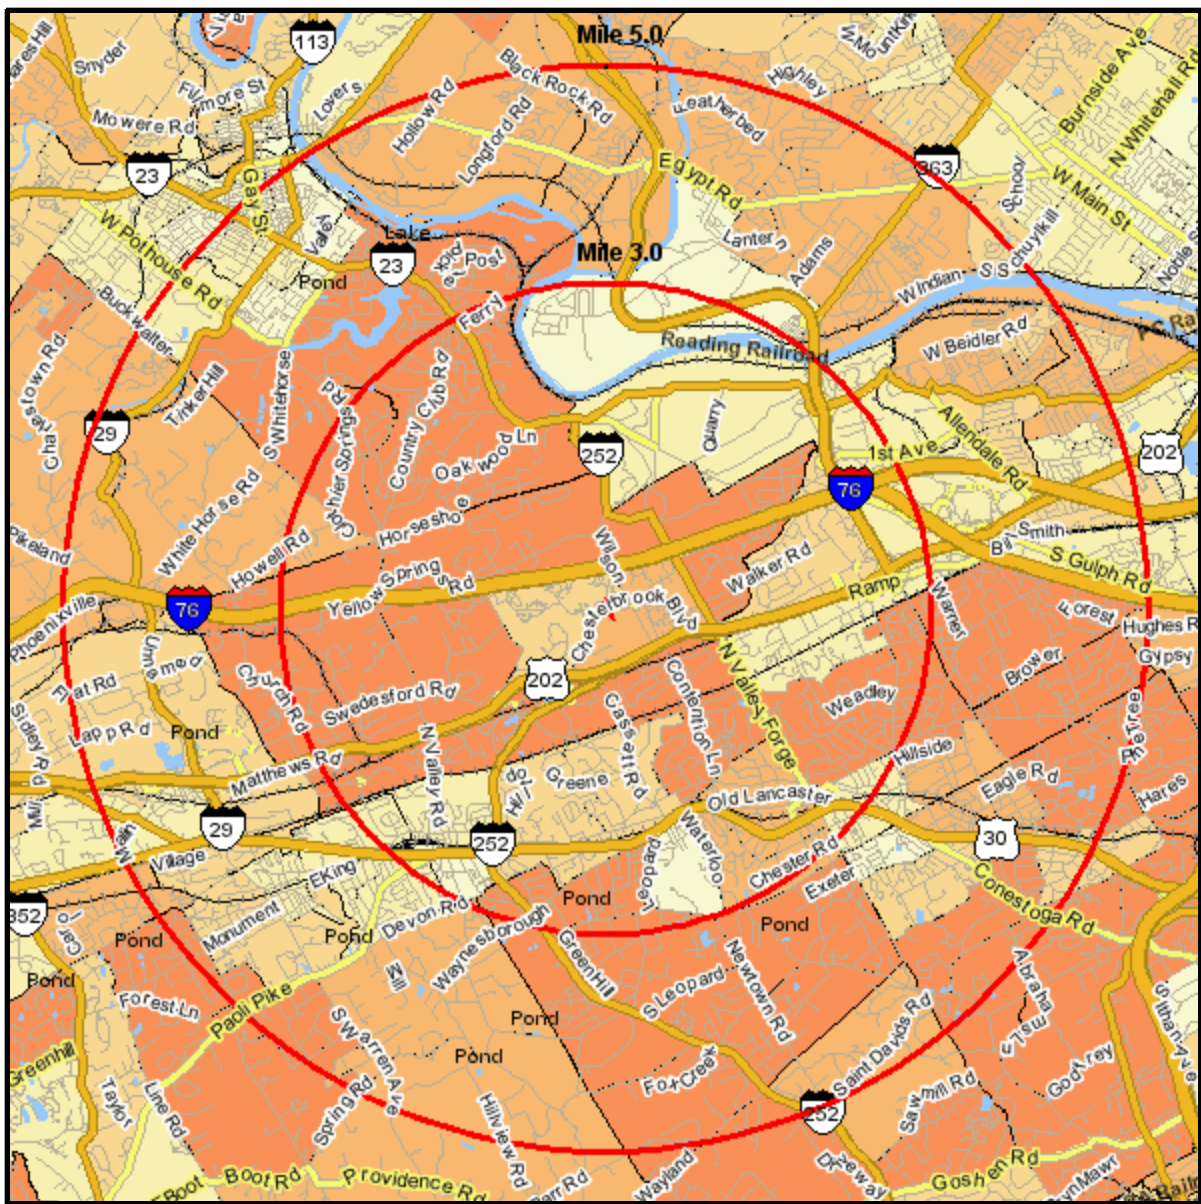

# Median Household Income

500 CHESTERBROOK BLVD  
 CHESTERBROOK, PA 19087-5603  
 Coord: 40.074507, -75.456370  
 Radius - See Appendix for Details

## Appendix: Area Listing

### Area Name:

Type: Radius

### Radius Definition:

500 CHESTERBROOK BLVD  
CHESTERBROOK, PA 19087-5603

Center Point: 40.074507 -75.456370  
Circle/Band: 0.00 - 3.00