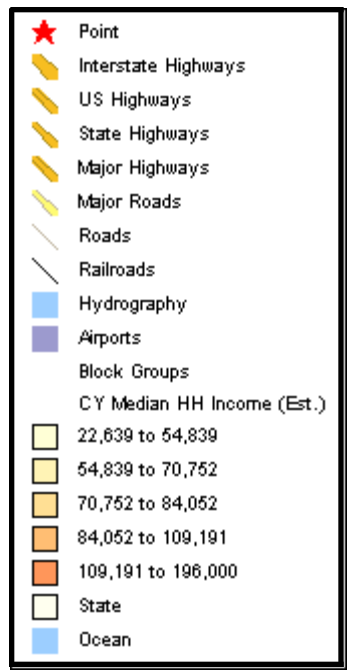

# Median Household Income

500 CHESTERBROOK BLVD  
 CHESTERBROOK, PA 19087-5603  
 Coord: 40.074507, -75.456370  
 Radius - See Appendix for Details

# Median Household Income

## Appendix: Area Listing