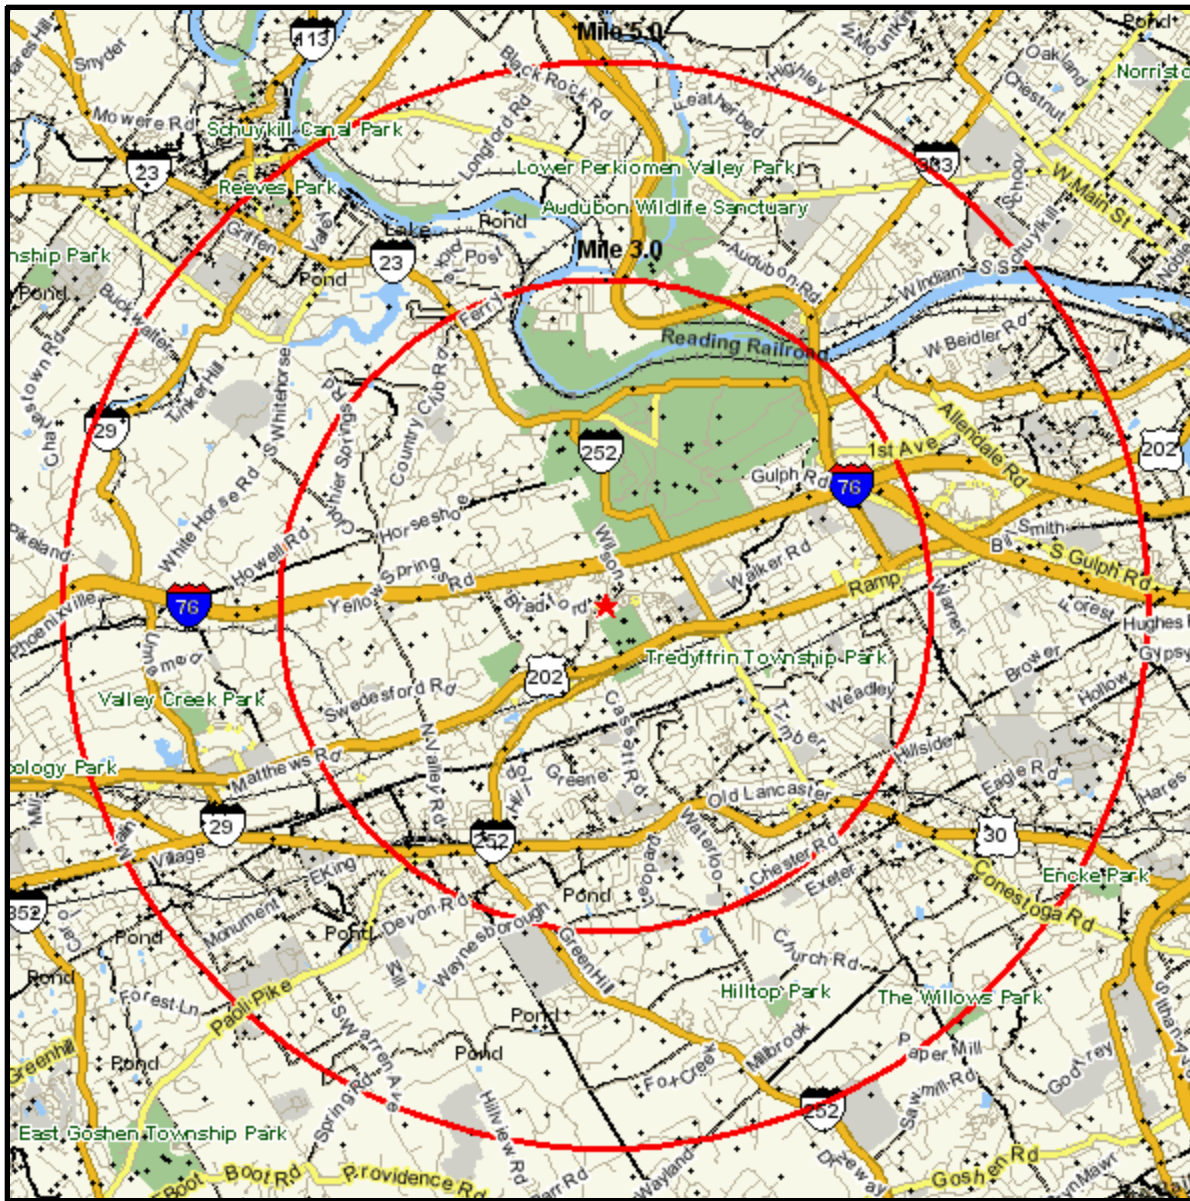

# Population Current-Year Dot Density

500 CHESTERBROOK BLVD  
 CHESTERBROOK, PA 19087-5603  
 Coord: 40.074507, -75.456370  
 Radius - See Appendix for Details

# Population Current-Year Dot Density

## Appendix: Area Listing

### Area Name:

Type: Radius