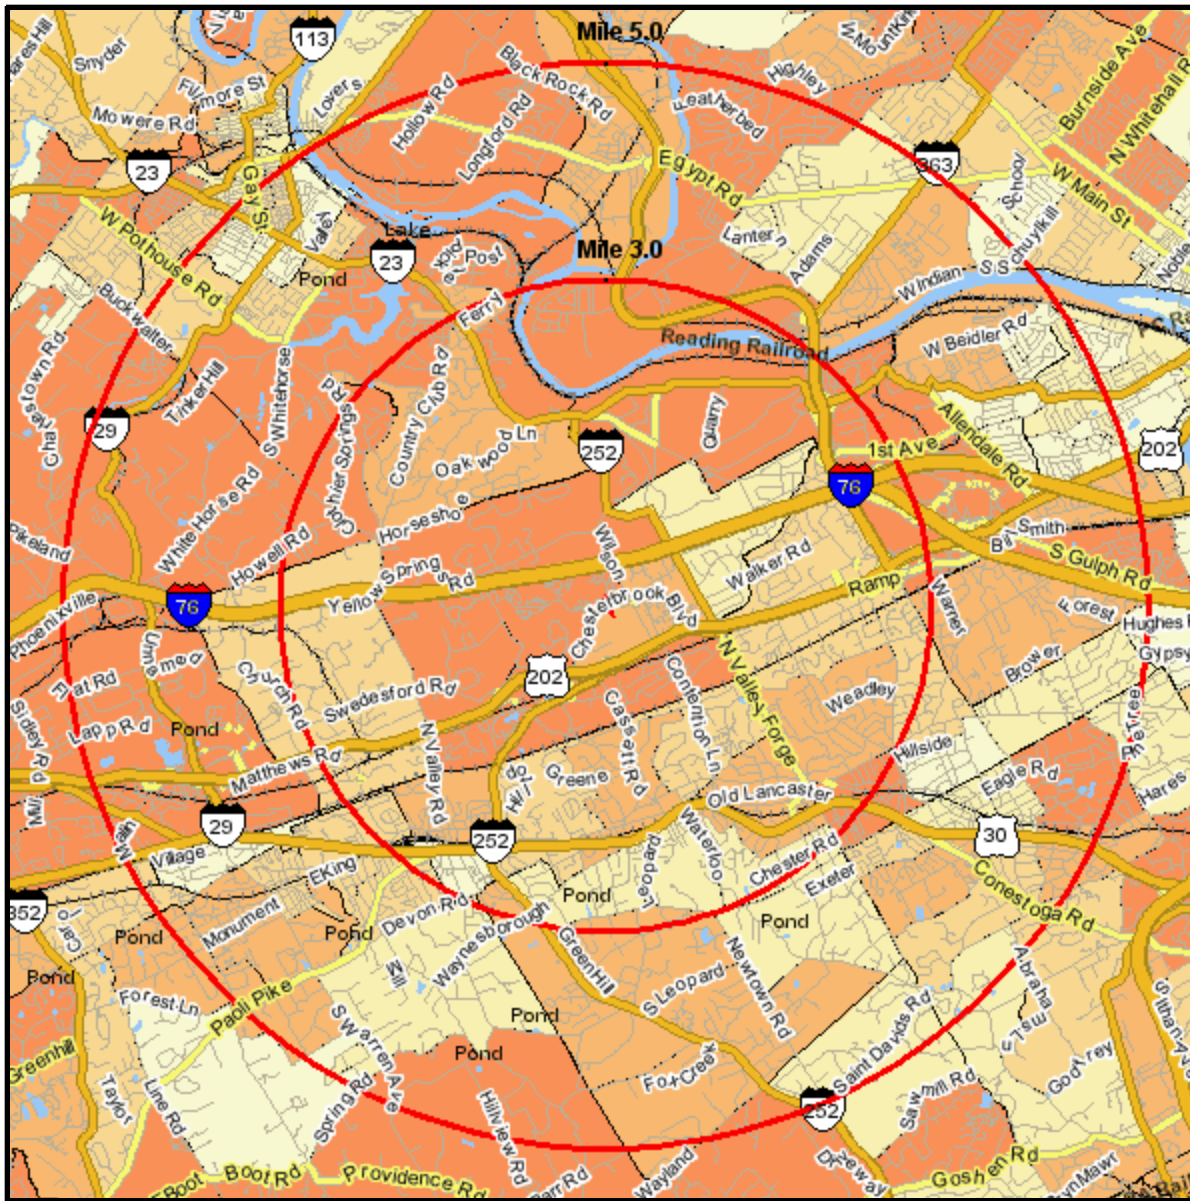

# Population Current-Year

500 CHESTERBROOK BLVD  
 CHESTERBROOK, PA 19087-5603  
 Coord: 40.074507, -75.456370  
 Radius - See Appendix for Details

# Population Current-Year

## Appendix: Area Listing

### Area Name:

Type: Radius