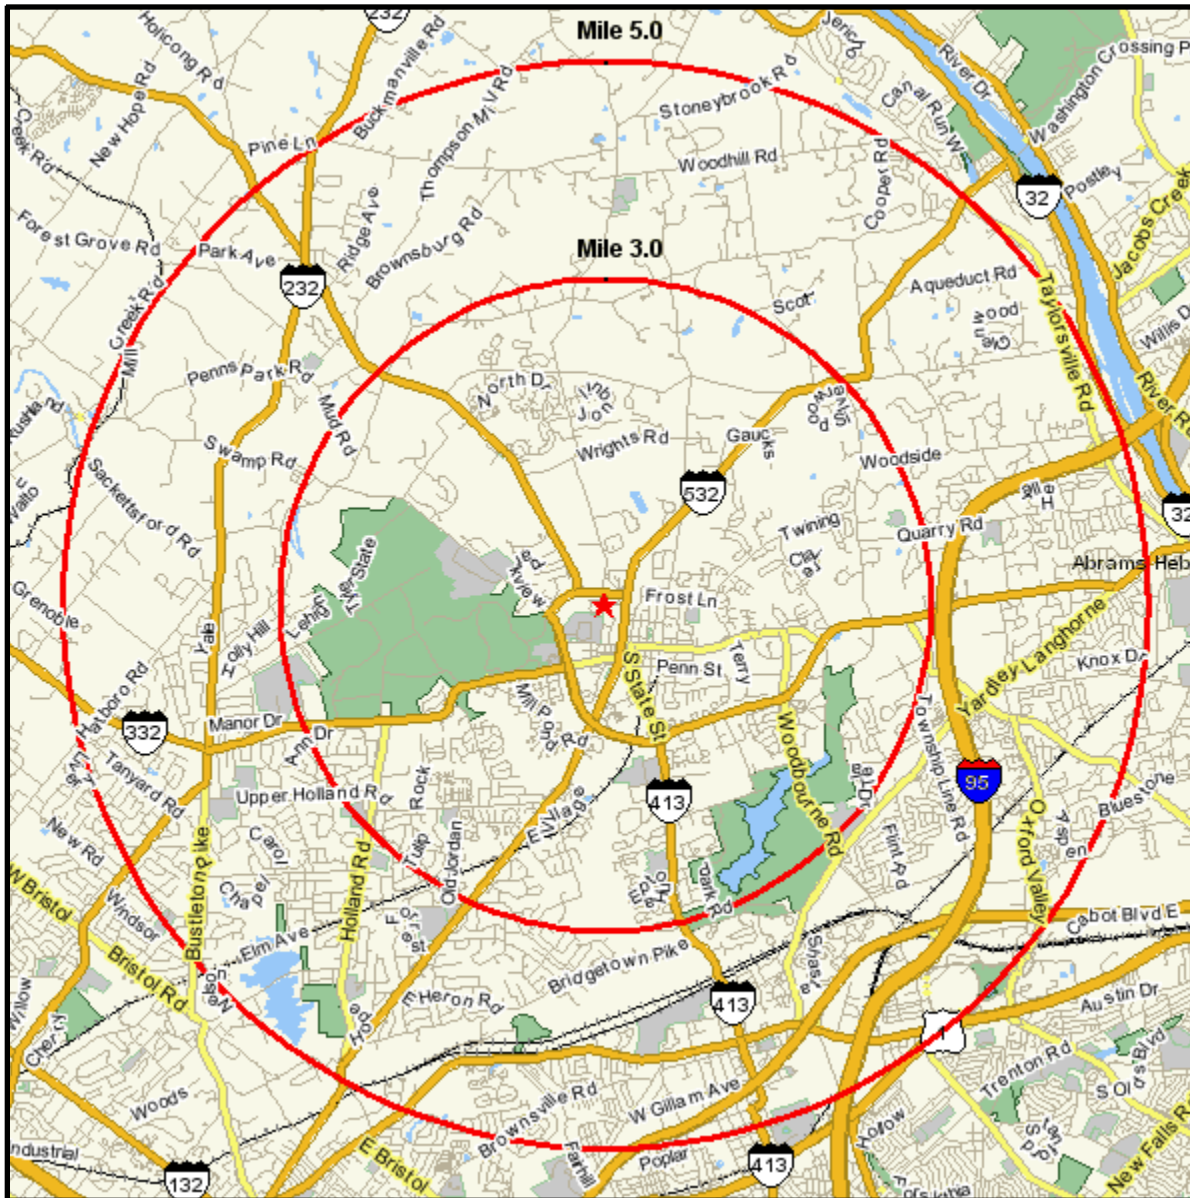

Area Map

Prepared For: **CENTRO WATT**
Project Code:

Order #: 965210782
Site: 161

2829 S EAGLE RD
NEWTOWN, PA 18940-1546
Coord: 40.234633, -74.941061
Radius - See Appendix for Details

- ★ Point
- Interstate Highways
- US Highways
- State Highways
- Major Highways
- Major Roads
- Roads
- Railroads
- Landmarks
- Parks
- Hydrography
- Airports
- State
- Ocean

Area Map

Prepared For: CENTRO WATT
Project Code:

Order #: 965210782
Site: 161

Appendix: Area Listing

Area Name:

Type: Radius

Radius Definition:

2829 S EAGLE RD	Center Point:	40.234633	-74.941061
NEWTOWN, PA 18940-1546	Circle/Band:	0.00 -	3.00

Area Name:

Type: Radius

Radius Definition:

2829 S EAGLE RD	Center Point:	40.234633	-74.941061
NEWTOWN, PA 18940-1546	Circle/Band:	0.00 -	5.00