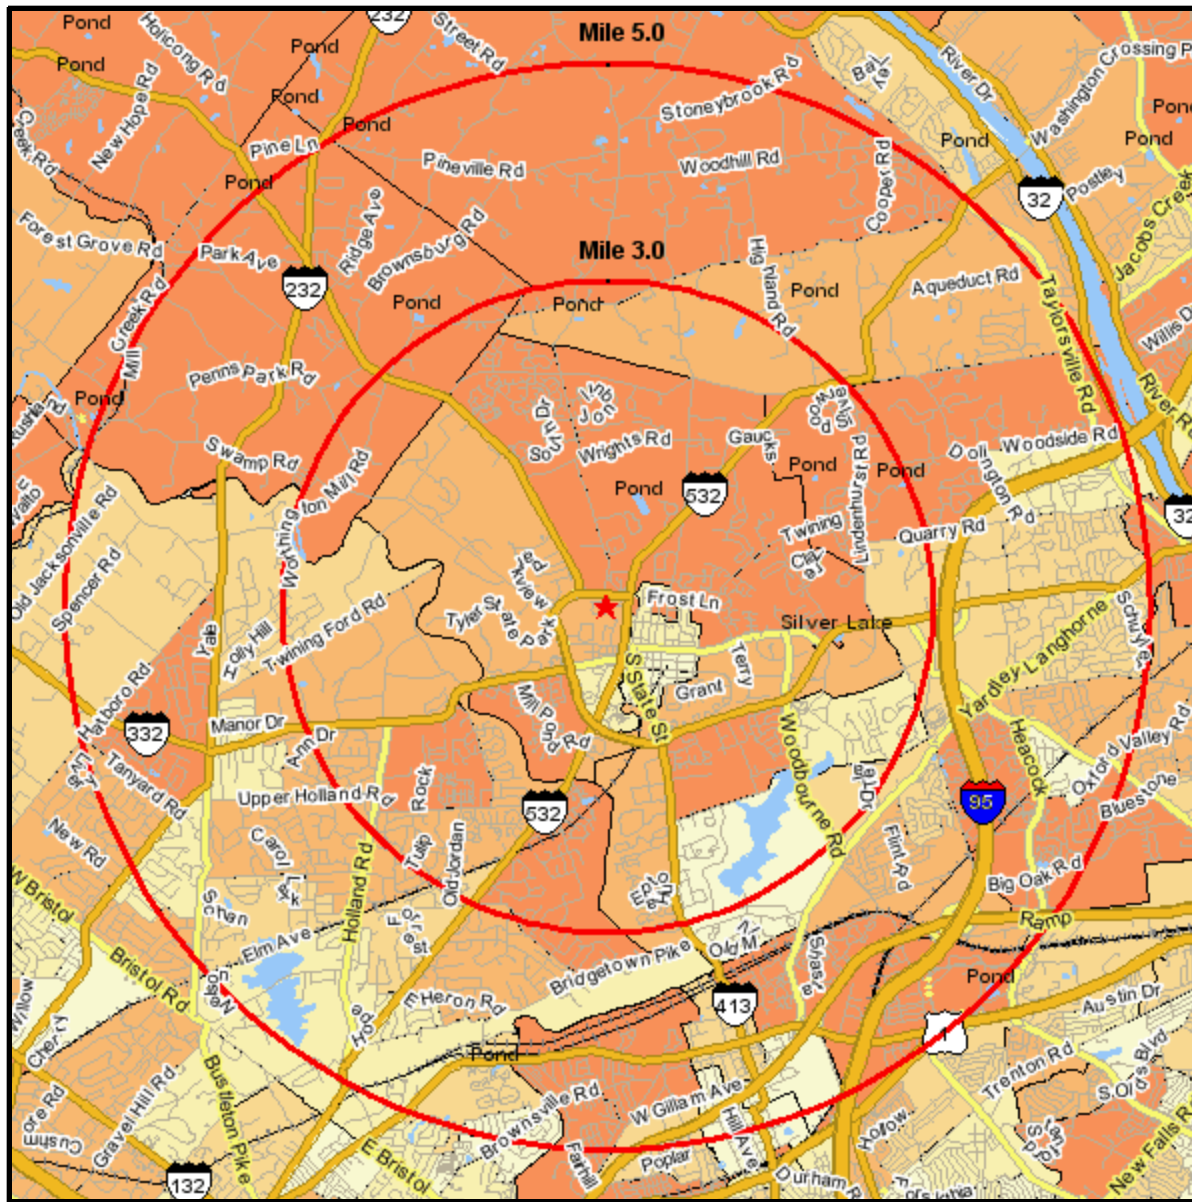

Household Current-Year

2829 S EAGLE RD
 NEWTOWN, PA 18940-1546
 Coord: 40.234633, -74.941061
 Radius - See Appendix for Details

Prepared on: Wed May 09, 2007

Page 1 of 2

Claritas Tech Support: 1 800 866 6511

© 2007 CLARITAS INC. All rights reserved.

Prepared By:

Prepared For: CENTRO WATT

Household Current-Year

Appendix: Area Listing

Area Name:

Type: Radius

Radius Definition:

2829 S EAGLE RD
NEWTOWN, PA 18940-1546

Center Point: 40.234633 -74.941061
Circle/Band: 0.00 - 3.00

Area Name:

Type: Radius

Radius Definition:

2829 S EAGLE RD
NEWTOWN, PA 18940-1546

Center Point: 40.234633 -74.941061
Circle/Band: 0.00 - 5.00