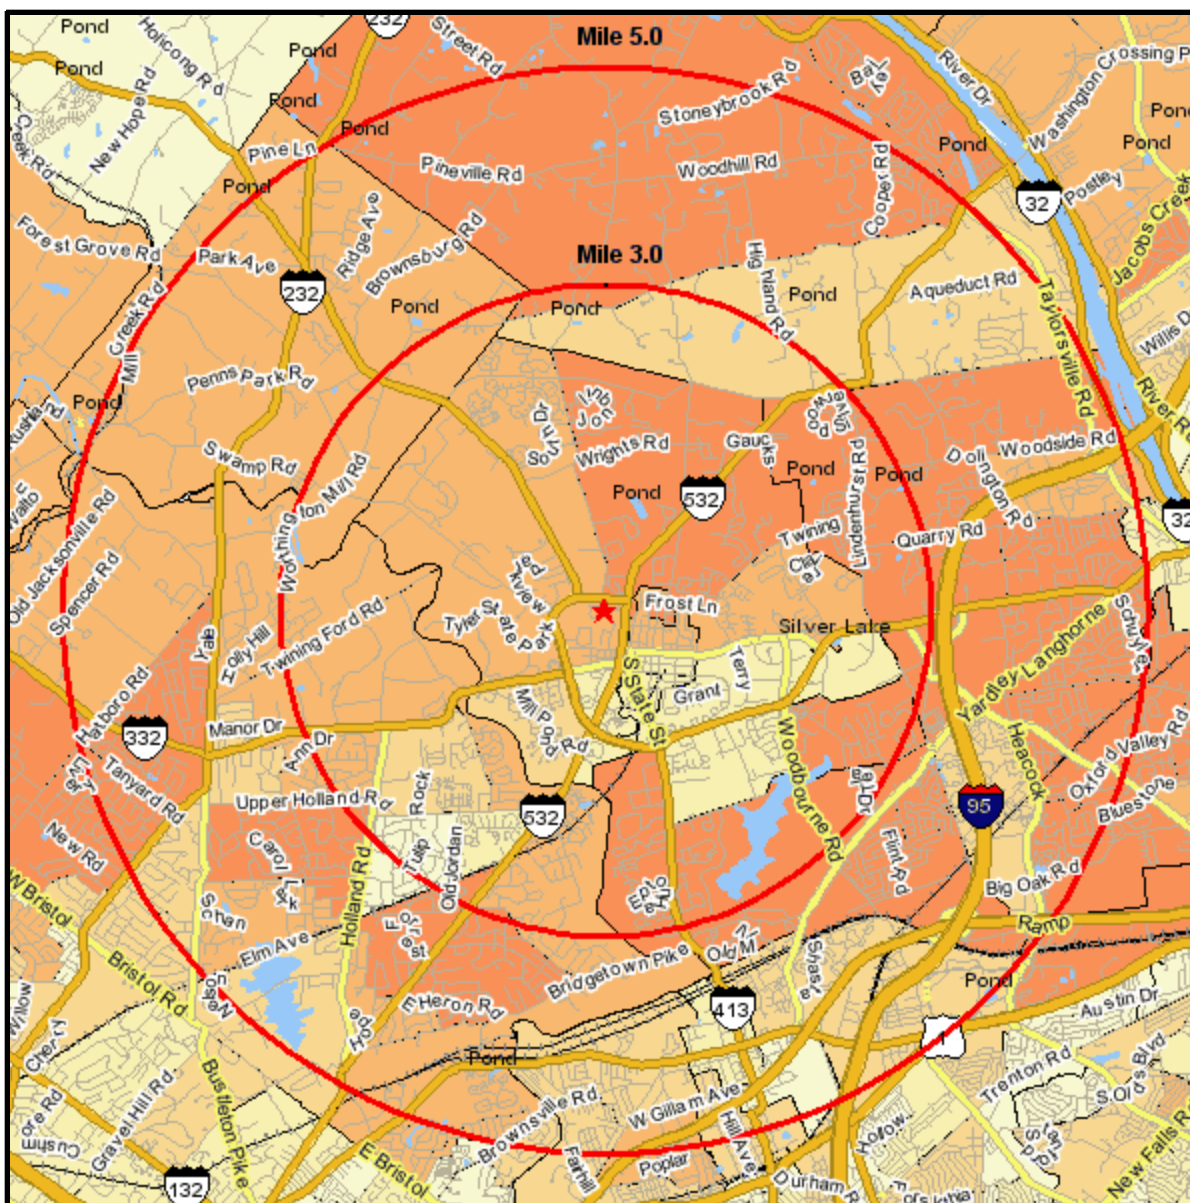

# Median Household Income

2829 S EAGLE RD  
 NEWTOWN, PA 18940-1546  
 Coord: 40.234633, -74.941061  
 Radius - See Appendix for Details

## Appendix: Area Listing

### Radius Definition:

2829 S EAGLE RD	Center Point:	40.234633	-74.941061
NEWTOWN, PA 18940-1546	Circle/Band:	0.00 -	3.00

### Radius Definition:

2829 S EAGLE RD	Center Point:	40.234633	-74.941061
NEWTOWN, PA 18940-1546	Circle/Band:	0.00 -	5.00