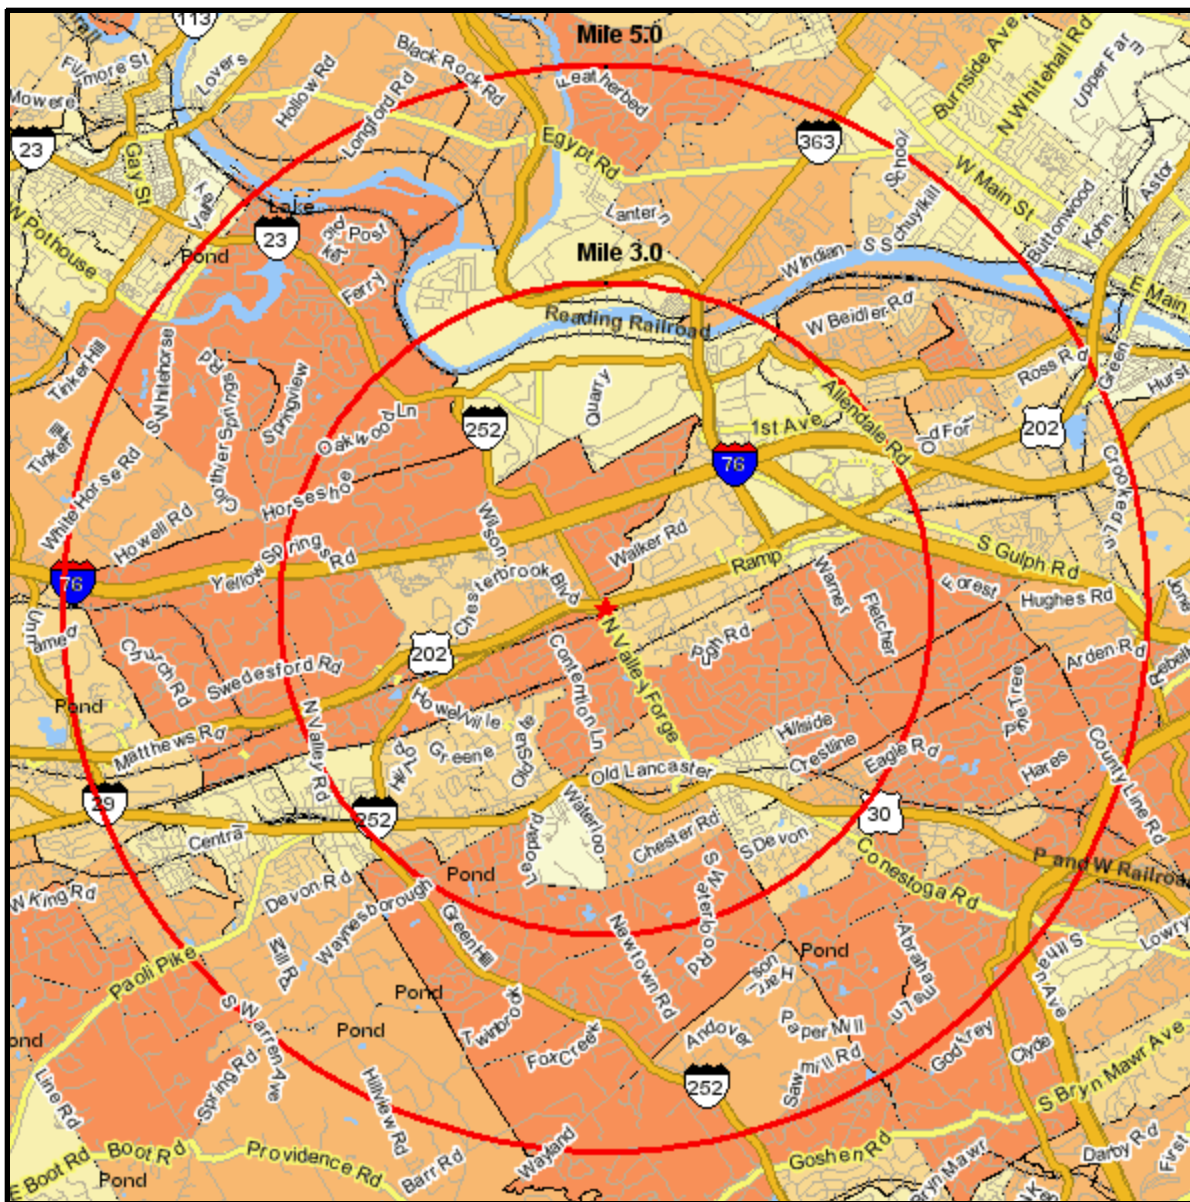

Median Household Income

260 SWEDESFORD RD
 DEVON,PA 19333-1120
 Coord: 40.071100, -75.436000
 Radius - See Appendix for Details

Median Household Income

Appendix: Area Listing

Area Name:

Type: Radius

Radius Definition:

260 SWEDESFORD RD
DEVON, PA 19333-1120

Center Point: 40.071100 -75.436000
Circle/Band: 0.00 - 3.00

Area Name:

Type: Radius

Radius Definition:

260 SWEDESFORD RD
DEVON, PA 19333-1120

Center Point: 40.071100 -75.436000
Circle/Band: 0.00 - 5.00

Project Information:

Site: 1

Order Number: 965220379