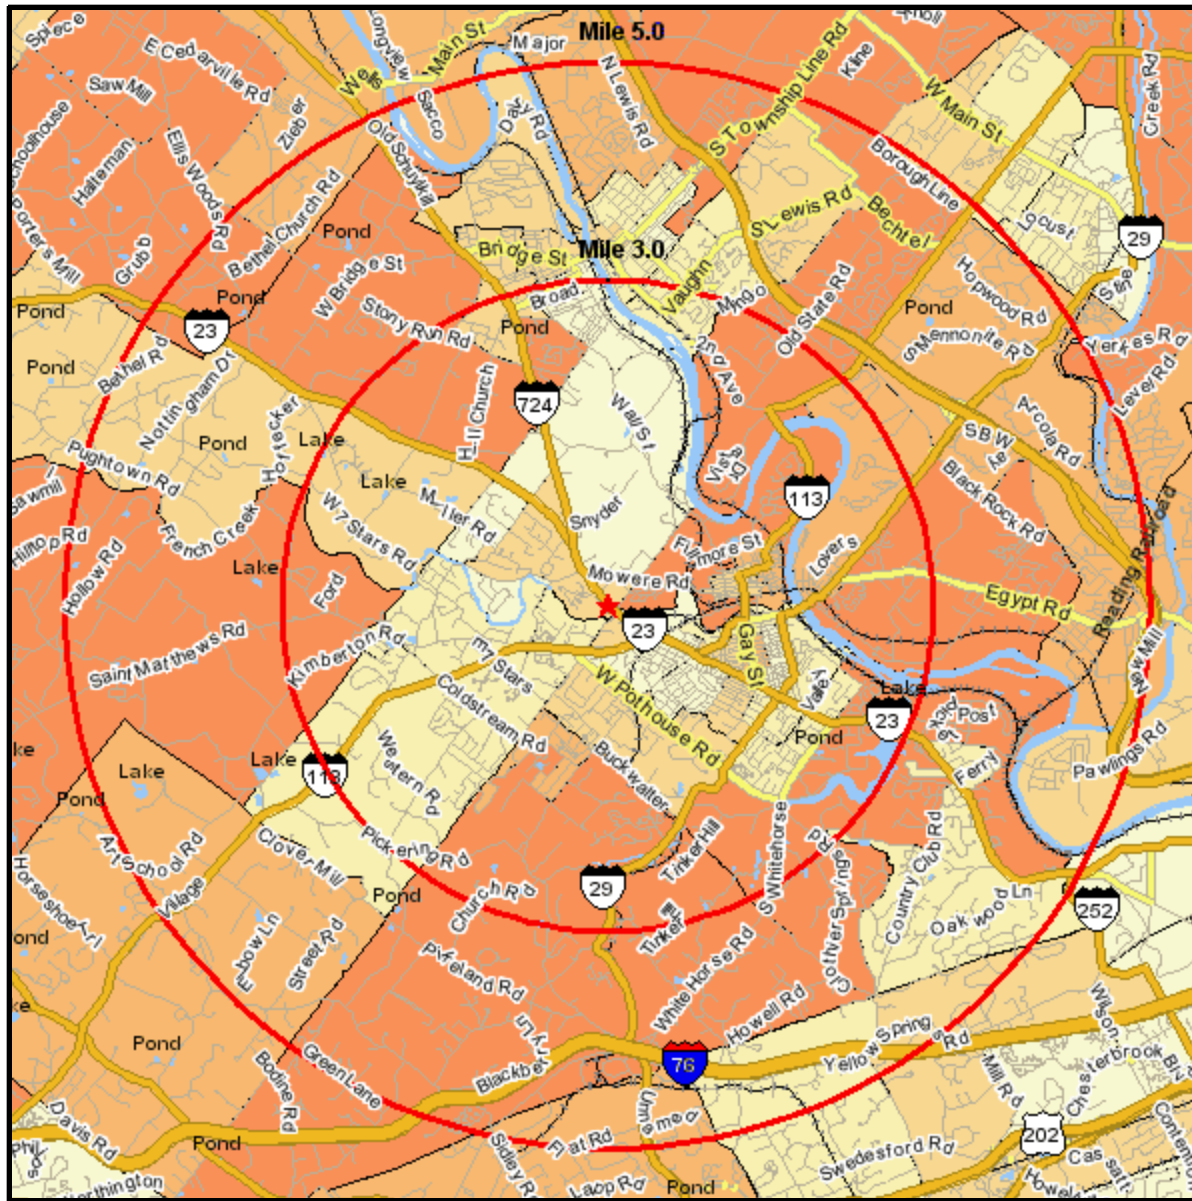

# Population Growth 2000 - Current Year

260 SCHUYLKILL RD  
 PHOENIXVILLE, PA 19460-5203  
 Coord: 40.135578, -75.542399  
 Radius - See Appendix for Details

# Population Growth 2000 - Current Year

## Appendix: Area Listing

### Area Name:

Type: Radius