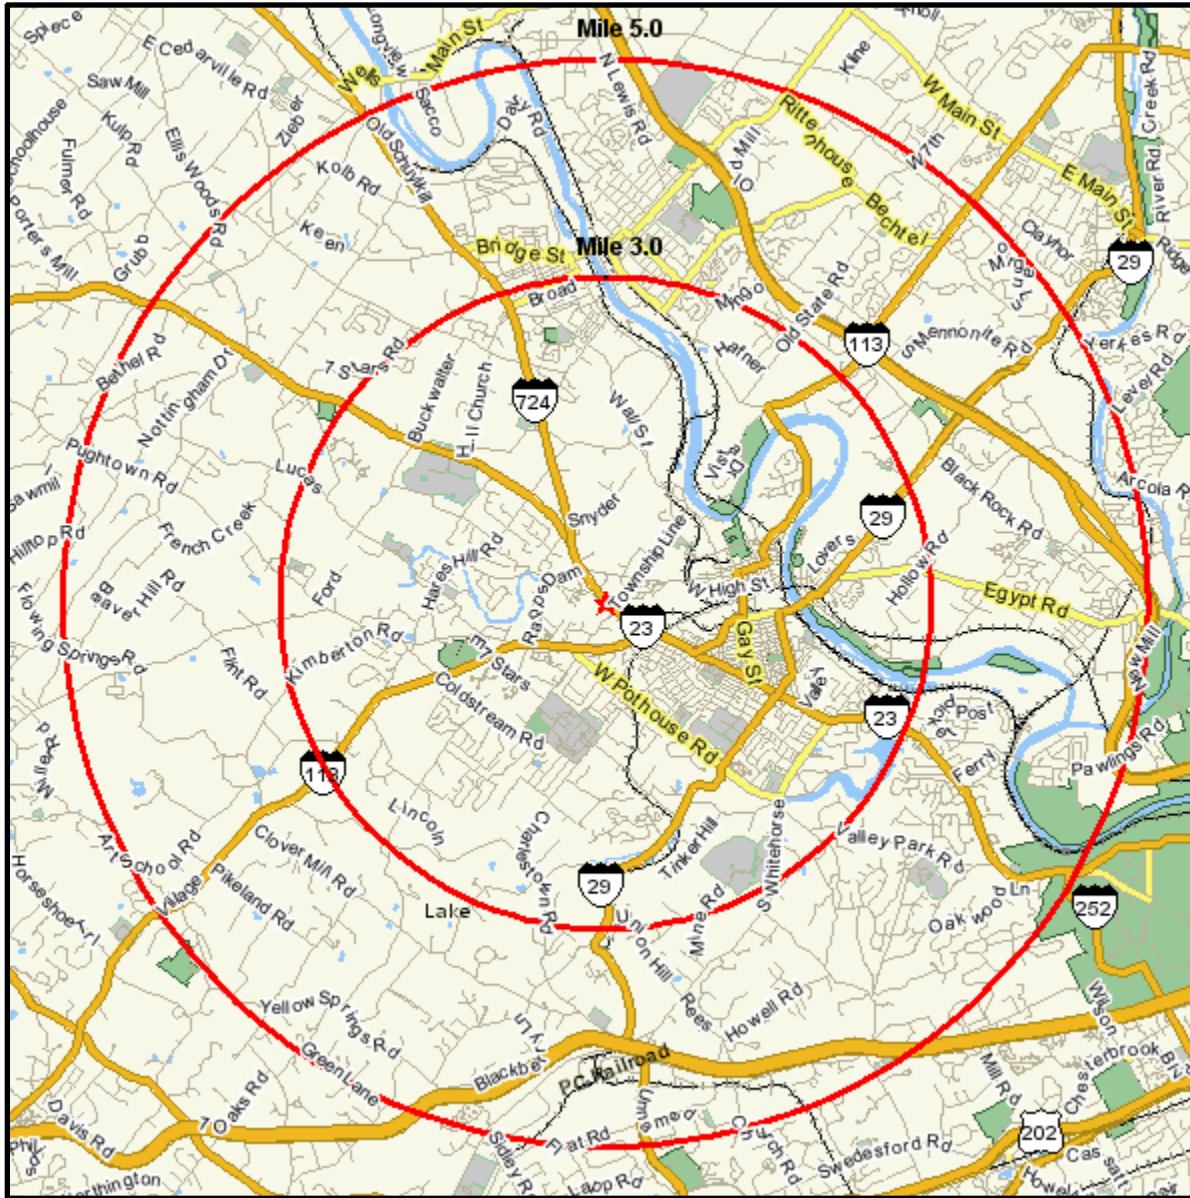

Area Map

Prepared For: **CENTRO WATT**
Project Code:

Order #: **965210758**
Site: **141**

260 SCHUYLKILL RD
PHOENIXVILLE, PA 19460-5203
Coord: 40.135578, -75.542399
Radius - See Appendix for Details

Area Map

Prepared For: CENTRO WATT
Project Code:

Order #: 965210758
Site: 141

Appendix: Area Listing

Area Name:

Type: Radius

Radius Definition:

260 SCHUYLKILL RD
PHOENIXVILLE, PA 19460-5203

Center Point: 40.135578 -75.542399
Circle/Band: 0.00 - 3.00

Area Name:

Type: Radius

Radius Definition:

260 SCHUYLKILL RD
PHOENIXVILLE, PA 19460-5203

Center Point: 40.135578 -75.542399
Circle/Band: 0.00 - 5.00