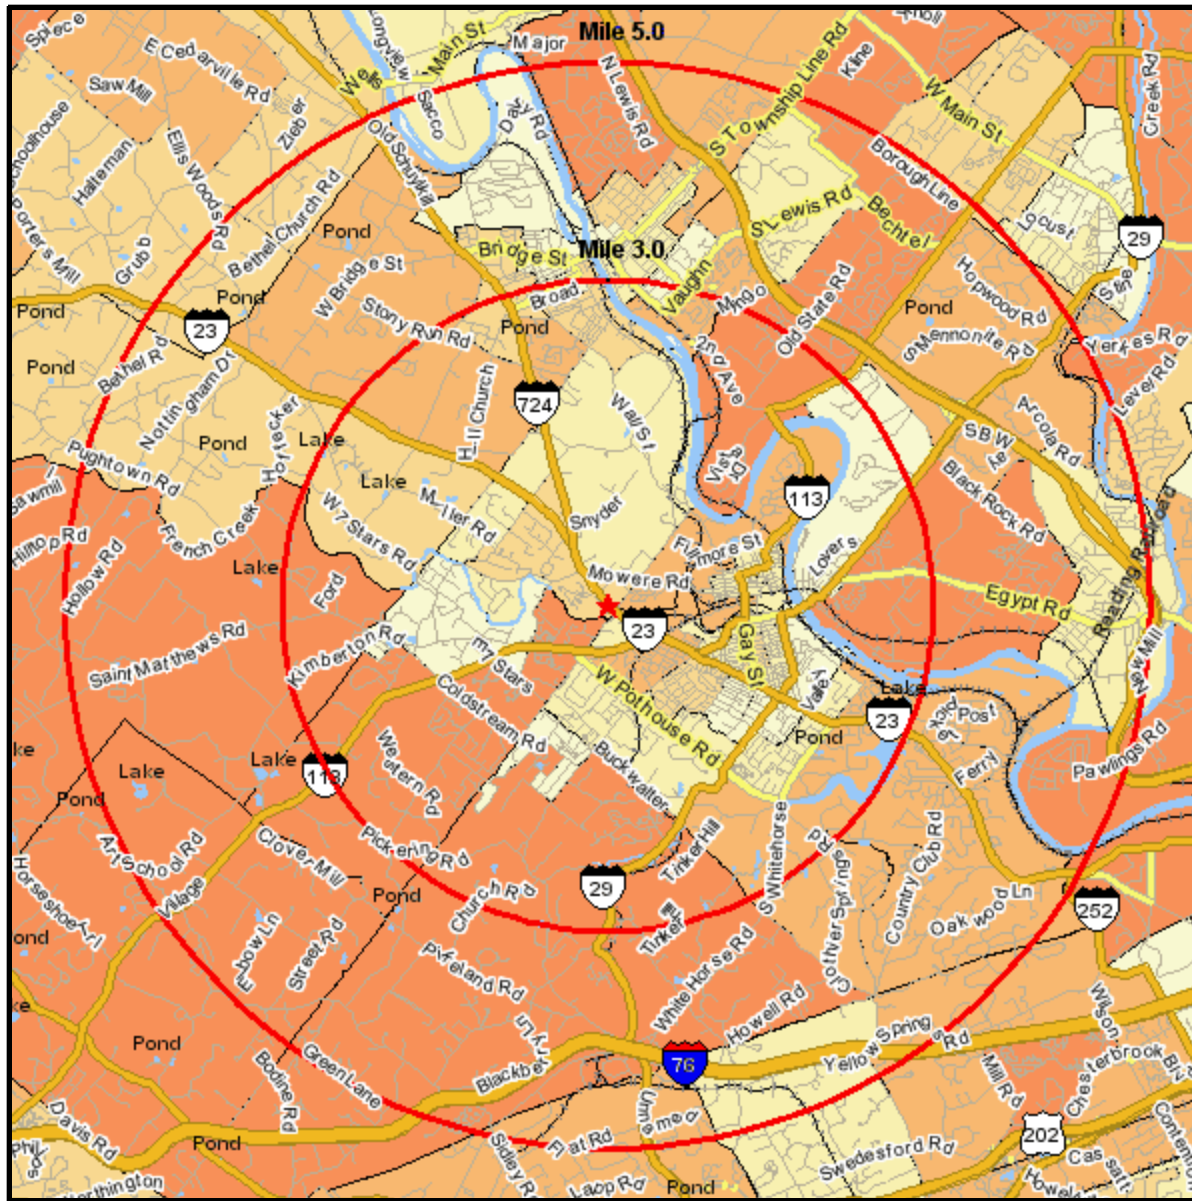

Household Current-Year

260 SCHUYLKILL RD
 PHOENIXVILLE, PA 19460-5203
 Coord: 40.135578, -75.542399
 Radius - See Appendix for Details

Household Current-Year

Appendix: Area Listing

Area Name:

Type: Radius

Radius Definition:

260 SCHUYLKILL RD
PHOENIXVILLE, PA 19460-5203

Center Point: 40.135578 -75.542399
Circle/Band: 0.00 - 3.00

Area Name:

Type: Radius

Radius Definition:

260 SCHUYLKILL RD
PHOENIXVILLE, PA 19460-5203

Center Point: 40.135578 -75.542399
Circle/Band: 0.00 - 5.00

Project Information:

Site: 1

Order Number: 965220366