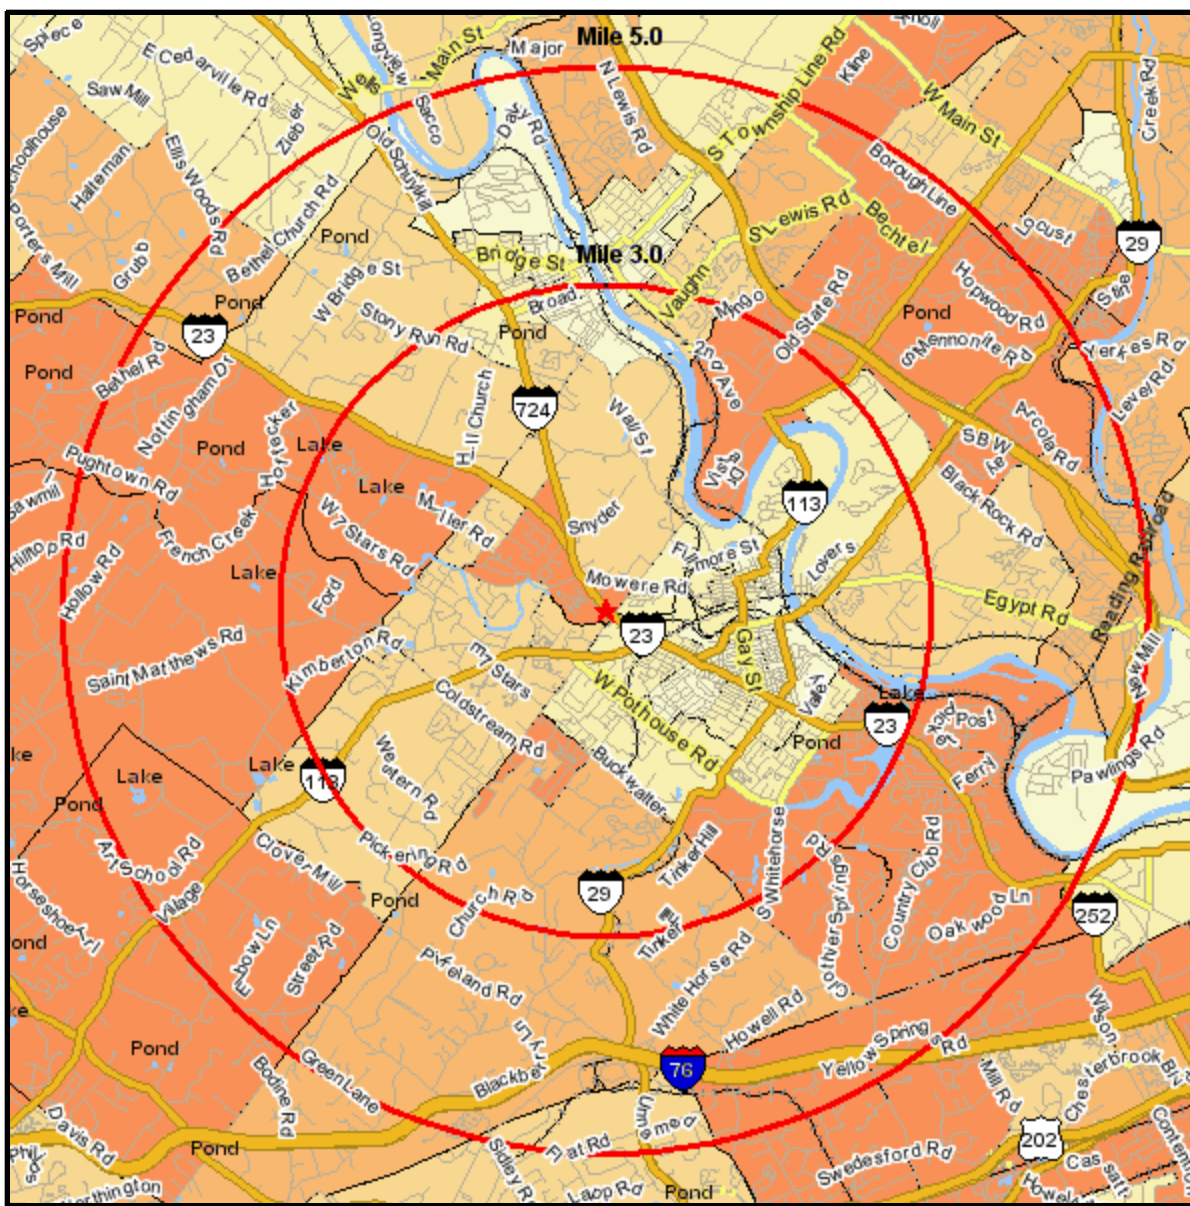

# Median Household Income

260 SCHUYLKILL RD  
 PHOENIXVILLE, PA 19460-5203  
 Coord: 40.135578, -75.542399  
 Radius - See Appendix for Details

# Median Household Income

## Appendix: Area Listing

### Area Name:

Type: Radius