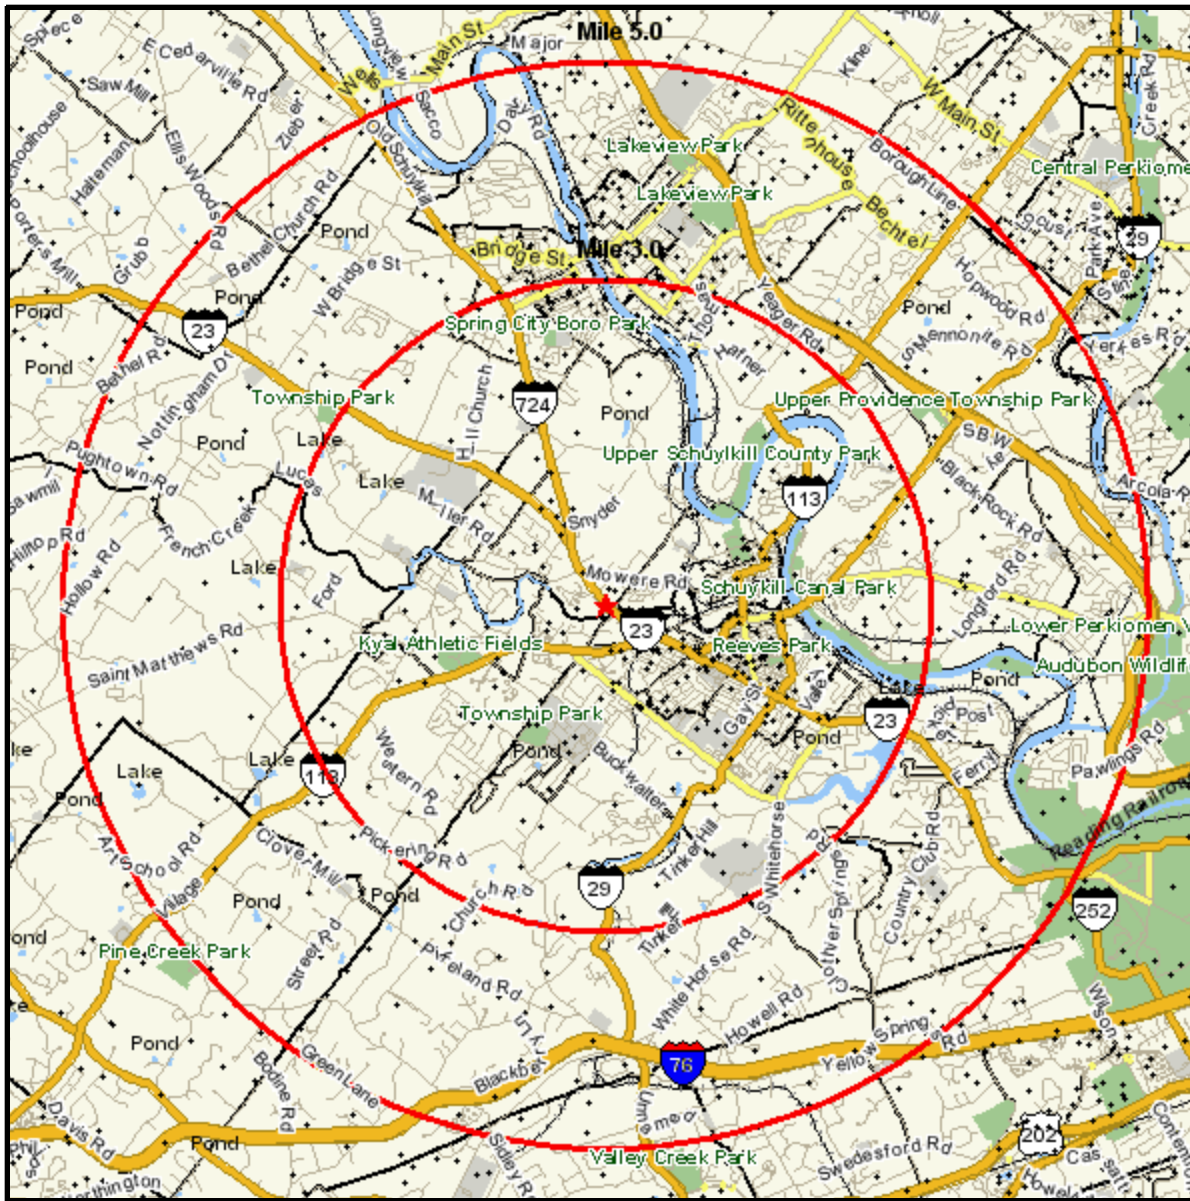

Population Current-Year Dot Density

260 SCHUYLKILL RD
 PHOENIXVILLE, PA 19460-5203
 Coord: 40.135578, -75.542399
 Radius - See Appendix for Details

Prepared on: Wed May 09, 2007

Prepared For: CENTRO WATT

Page 1 of 2

Claritas Tech Support: 1 800 866 6511

© 2007 CLARITAS INC. All rights reserved.

Prepared By:

Population Current-Year Dot Density

Appendix: Area Listing

Area Name:

Type: Radius

Radius Definition:

260 SCHUYLKILL RD
PHOENIXVILLE, PA 19460-5203

Center Point: 40.135578 -75.542399
Circle/Band: 0.00 - 3.00

Area Name:

Type: Radius

Radius Definition:

260 SCHUYLKILL RD
PHOENIXVILLE, PA 19460-5203

Center Point: 40.135578 -75.542399
Circle/Band: 0.00 - 5.00

Project Information:

Site: 1

Order Number: 965220366

Prepared on: Wed May 09, 2007

Prepared For: CENTRO WATT

Page 2 of 2

Claritas Tech Support: 1 800 866 6511