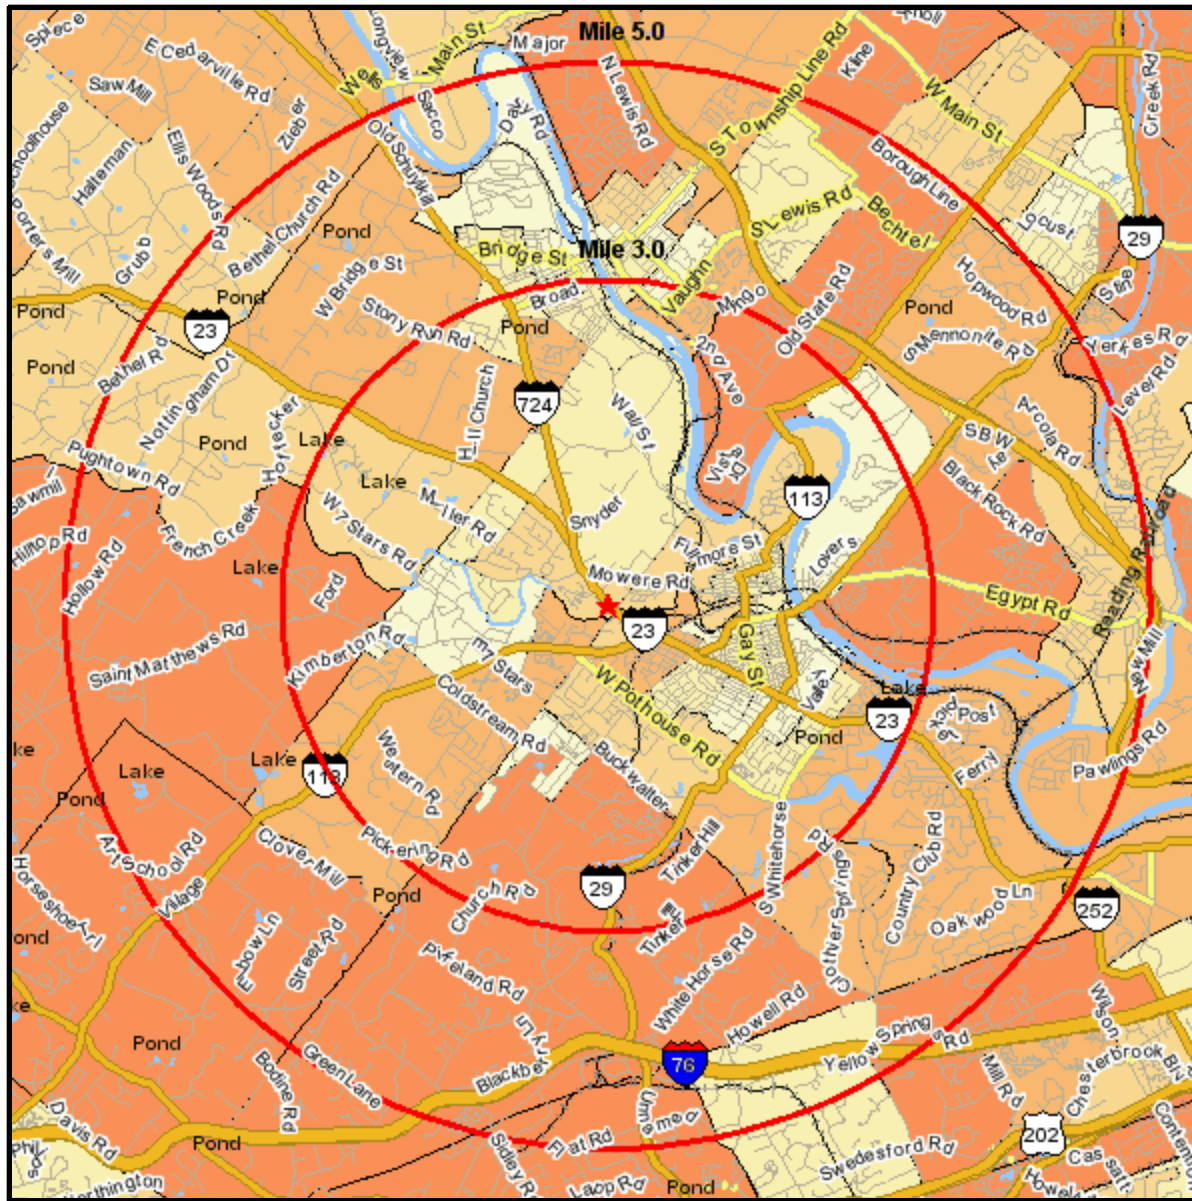

Population Current-Year

260 SCHUYLKILL RD
 PHOENIXVILLE, PA 19460-5203
 Coord: 40.135578, -75.542399
 Radius - See Appendix for Details

Population Current-Year

Appendix: Area Listing

Area Name:

Type: Radius

Radius Definition:

260 SCHUYLKILL RD
PHOENIXVILLE, PA 19460-5203

Center Point: 40.135578 -75.542399
Circle/Band: 0.00 - 3.00

Area Name:

Type: Radius

Radius Definition:

260 SCHUYLKILL RD
PHOENIXVILLE, PA 19460-5203

Center Point: 40.135578 -75.542399
Circle/Band: 0.00 - 5.00

Project Information:

Site: 1

Order Number: 965220366