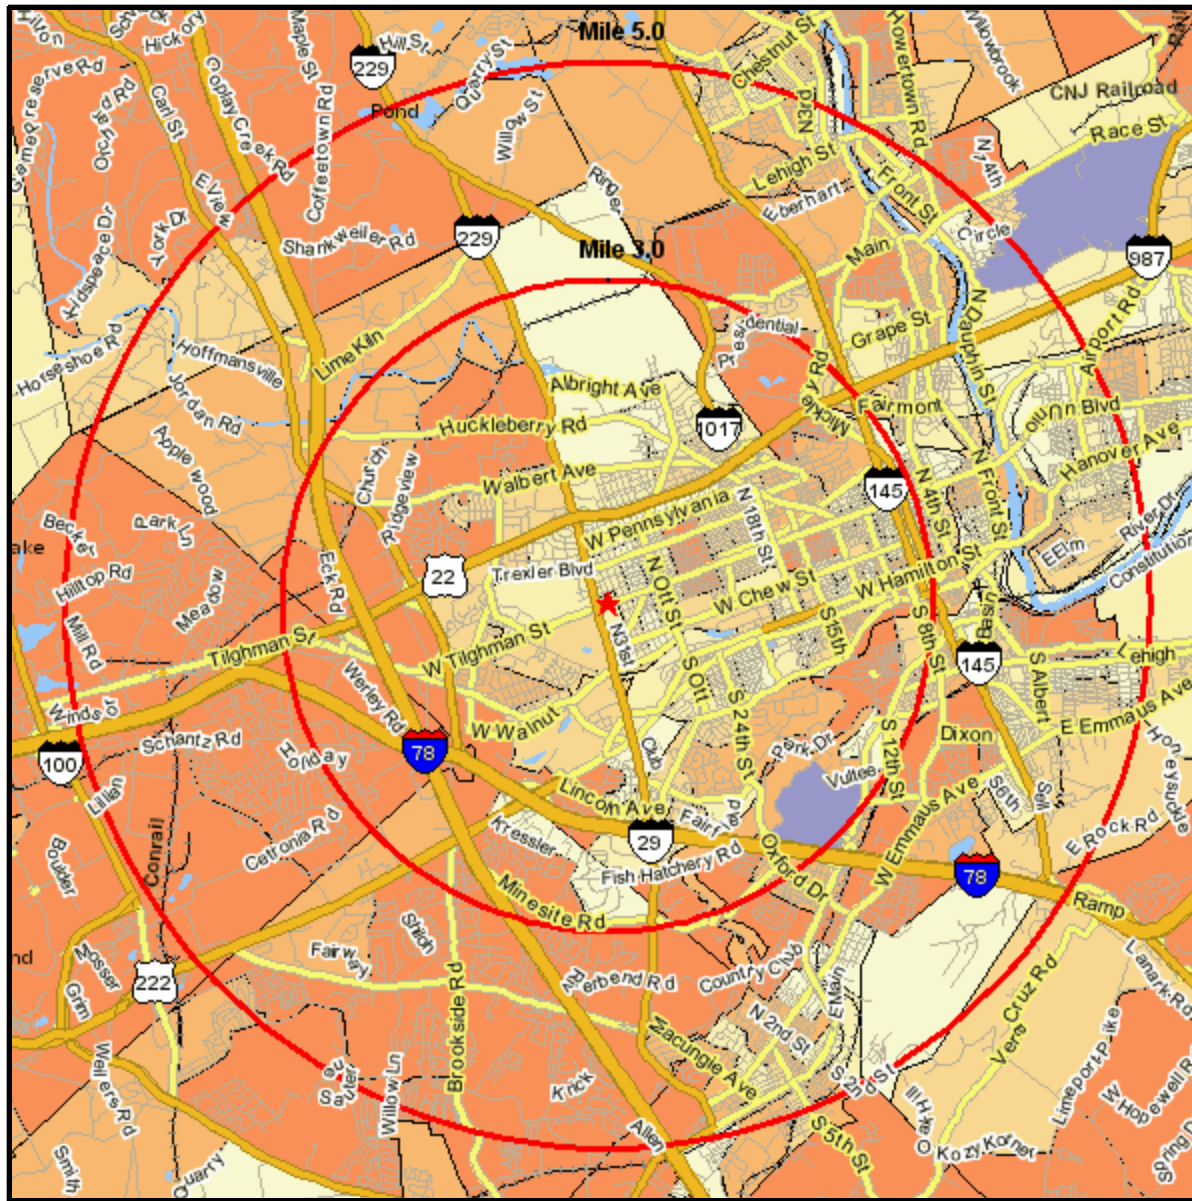

Household Current-Year

3100 W TILGHMAN ST
 ALLENTOWN, PA 18104-4266
 Coord: 40.597930, -75.525961
 Radius - See Appendix for Details

Prepared on: Wed May 09, 2007
 Prepared For: CENTRO WATT

Claritas Tech Support: 1 800 866 6511
 © 2007 CLARITAS INC. All rights reserved.
 Prepared By:

Household Current-Year

Appendix: Area Listing

Area Name:

Type: Radius

Radius Definition:

3100 W TILGHMAN ST
ALLENTOWN, PA 18104-4266

Center Point: 40.597930 -75.525961
Circle/Band: 0.00 - 3.00

Area Name:

Type: Radius

Radius Definition:

3100 W TILGHMAN ST
ALLENTOWN, PA 18104-4266

Center Point: 40.597930 -75.525961
Circle/Band: 0.00 - 5.00

Project Information:

Site: 1

Order Number: 965220425