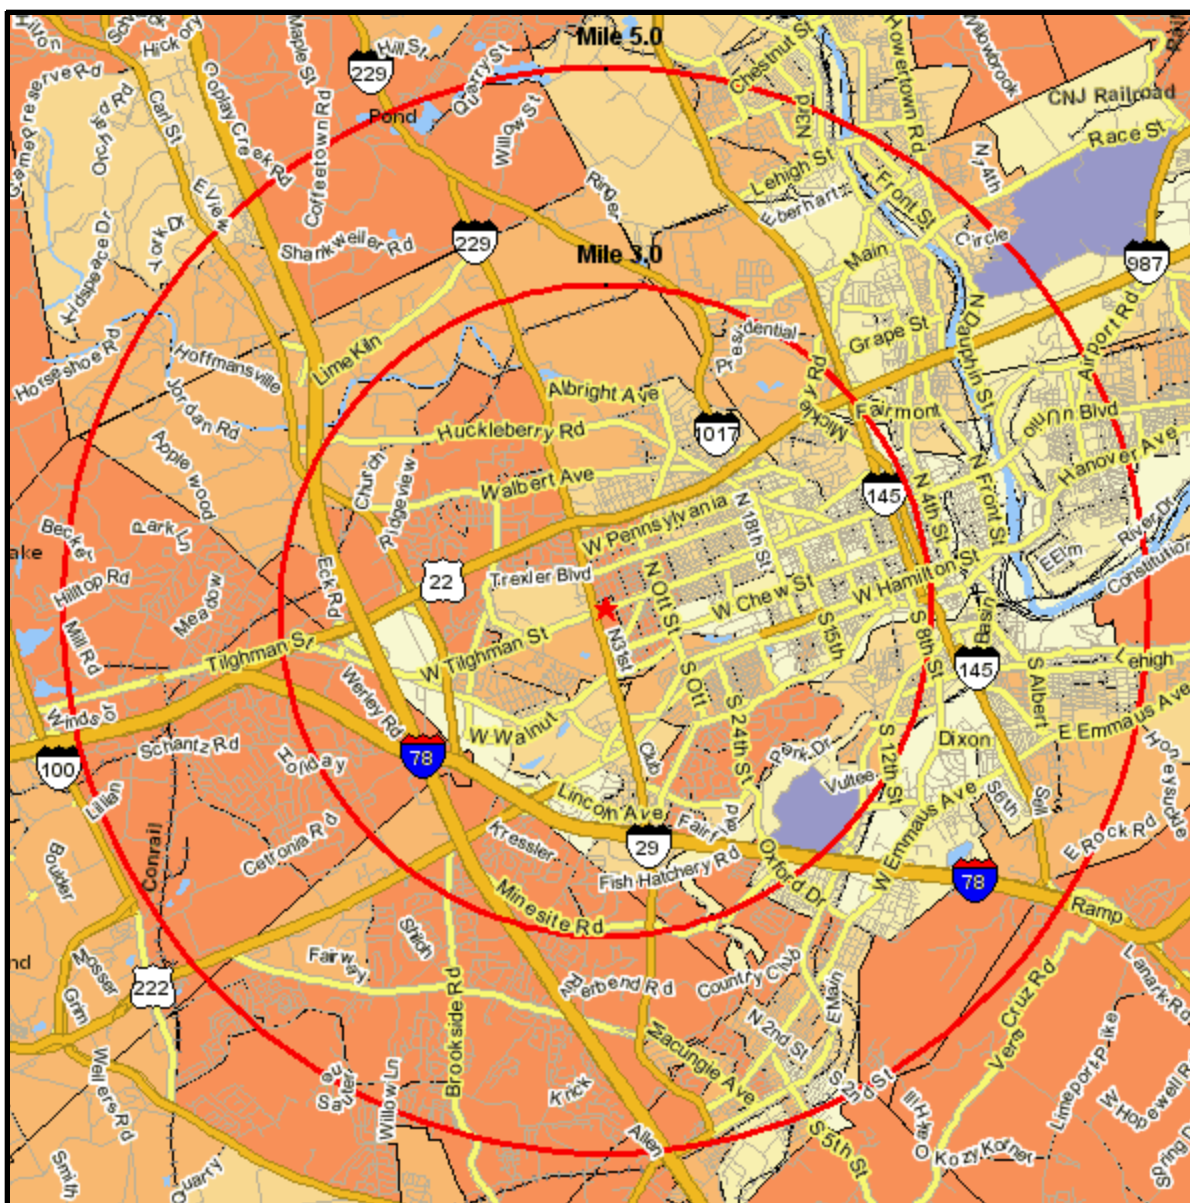

Median Household Income

3100 W TILGHMAN ST
 ALLENTOWN, PA 18104-4266
 Coord: 40.597930, -75.525961
 Radius - See Appendix for Details

Median Household Income

Appendix: Area Listing

Area Name:

Type: Radius

Radius Definition:

3100 W TILGHMAN ST
ALLENTOWN, PA 18104-4266

Center Point: 40.597930 -75.525961
Circle/Band: 0.00 - 3.00

Area Name:

Type: Radius

Radius Definition:

3100 W TILGHMAN ST
ALLENTOWN, PA 18104-4266

Center Point: 40.597930 -75.525961
Circle/Band: 0.00 - 5.00