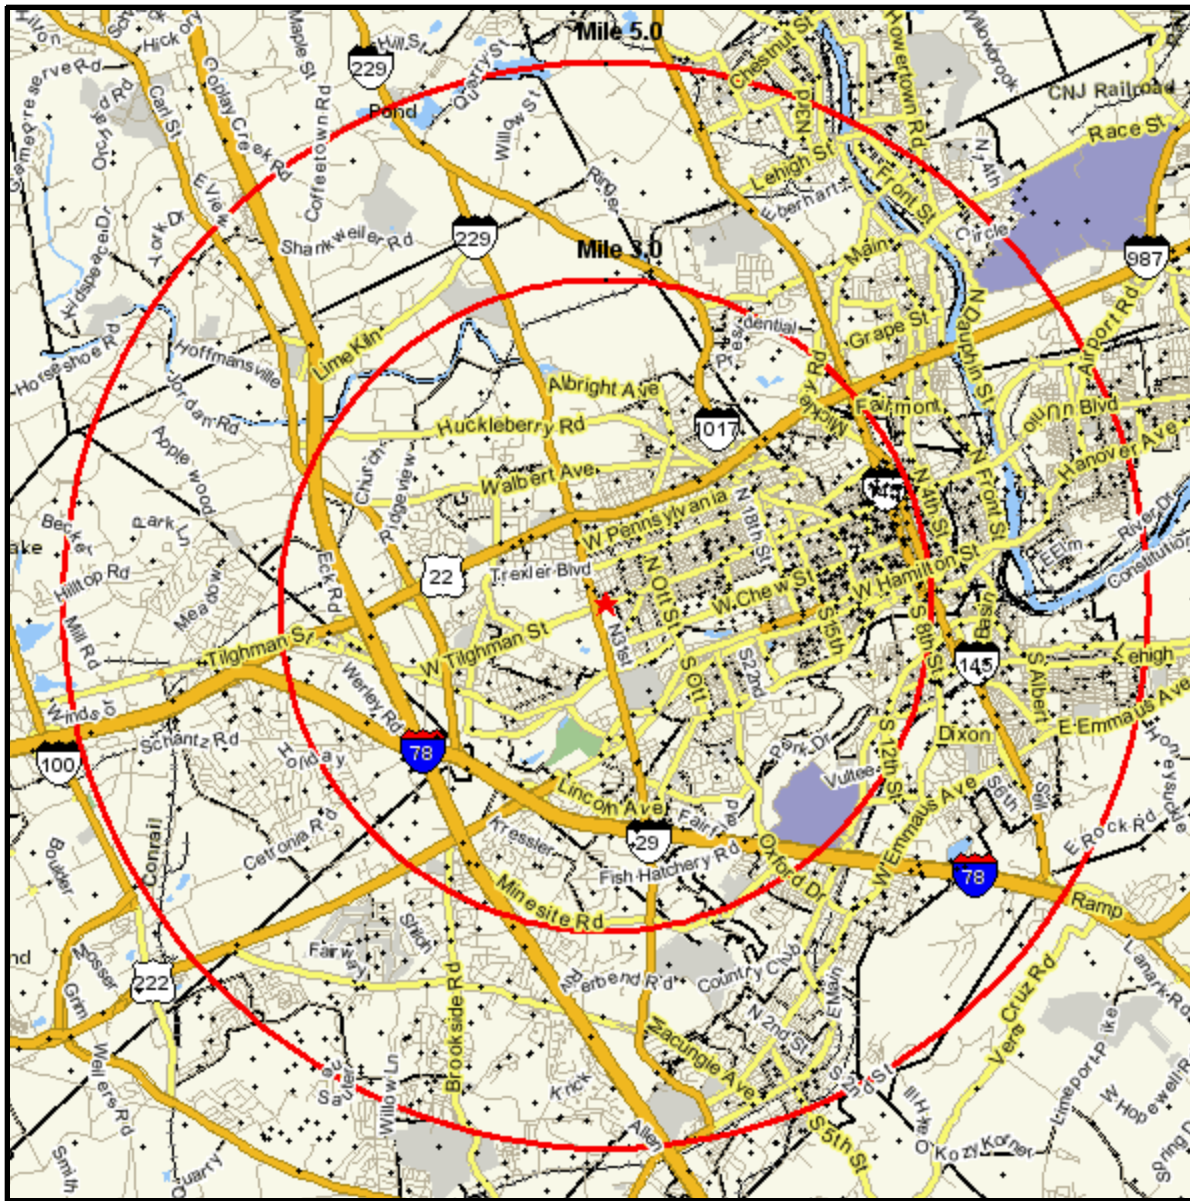

Population Current-Year Dot Density

3100 W TILGHMAN ST
 ALLENTOWN, PA 18104-4266
 Coord: 40.597930, -75.525961
 Radius - See Appendix for Details

Population Current-Year Dot Density

Appendix: Area Listing

Area Name:

Type: Radius

Radius Definition:

3100 W TILGHMAN ST
ALLENTOWN, PA 18104-4266

Center Point: 40.597930 -75.525961
Circle/Band: 0.00 - 3.00

Area Name:

Type: Radius

Radius Definition:

3100 W TILGHMAN ST
ALLENTOWN, PA 18104-4266

Center Point: 40.597930 -75.525961
Circle/Band: 0.00 - 5.00

Project Information:

Site: 1

Order Number: 965220425