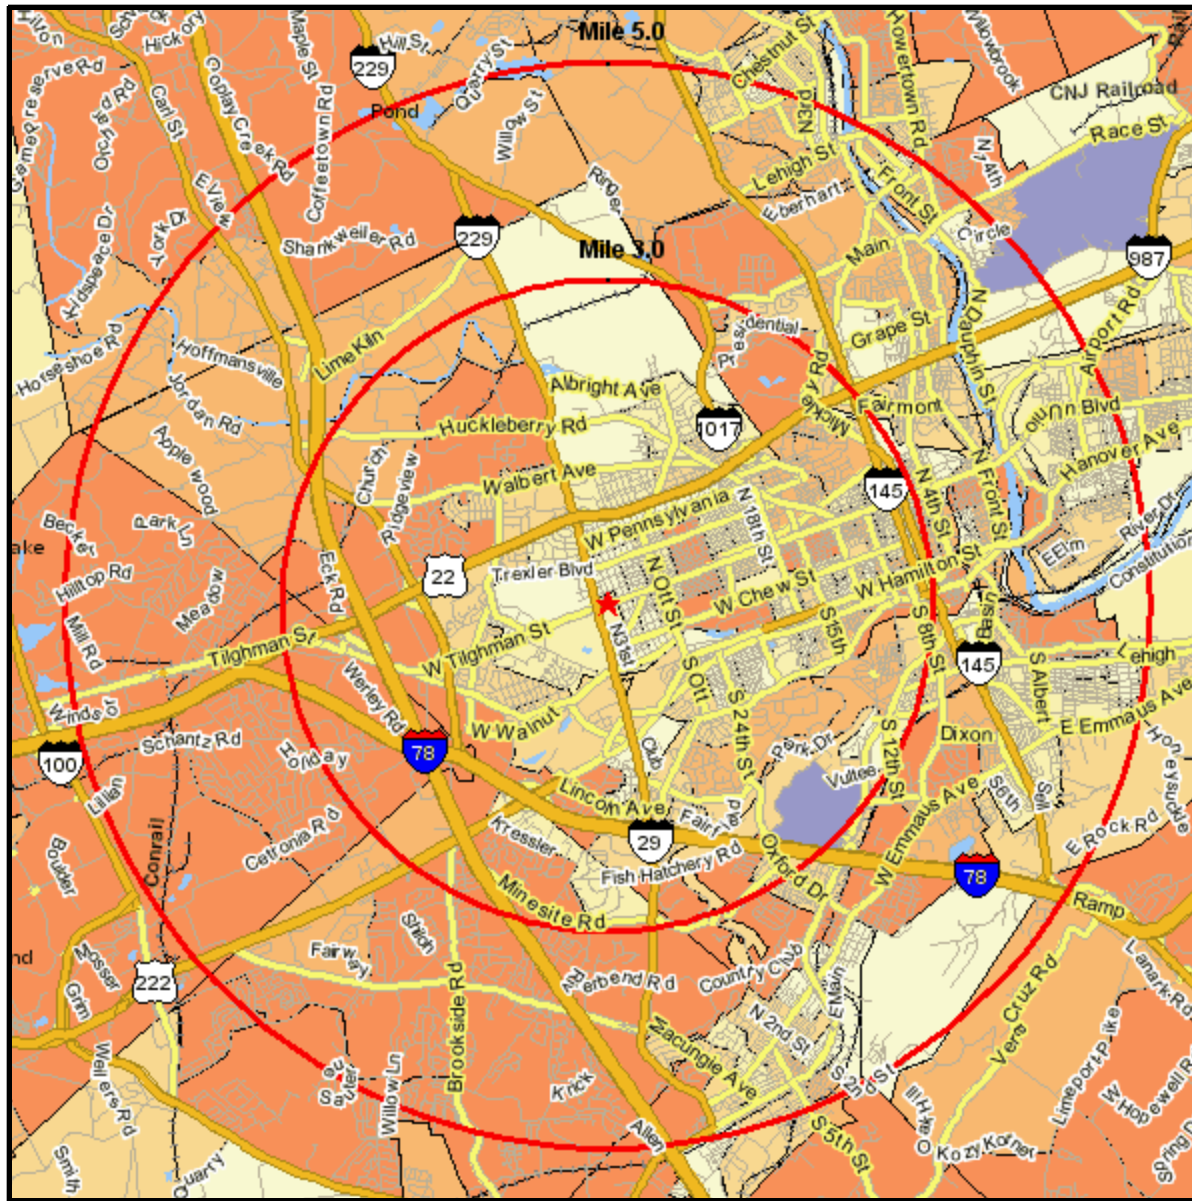

# Population Current-Year

3100 W TILGHMAN ST  
 ALLENTOWN, PA 18104-4266  
 Coord: 40.597930, -75.525961  
 Radius - See Appendix for Details

# Population Current-Year

## Appendix: Area Listing

### Radius Definition:

3100 W TILGHMAN ST  
ALLENTOWN, PA 18104-4266

Center Point: 40.597930 -75.525961  
Circle/Band: 0.00 - 5.00