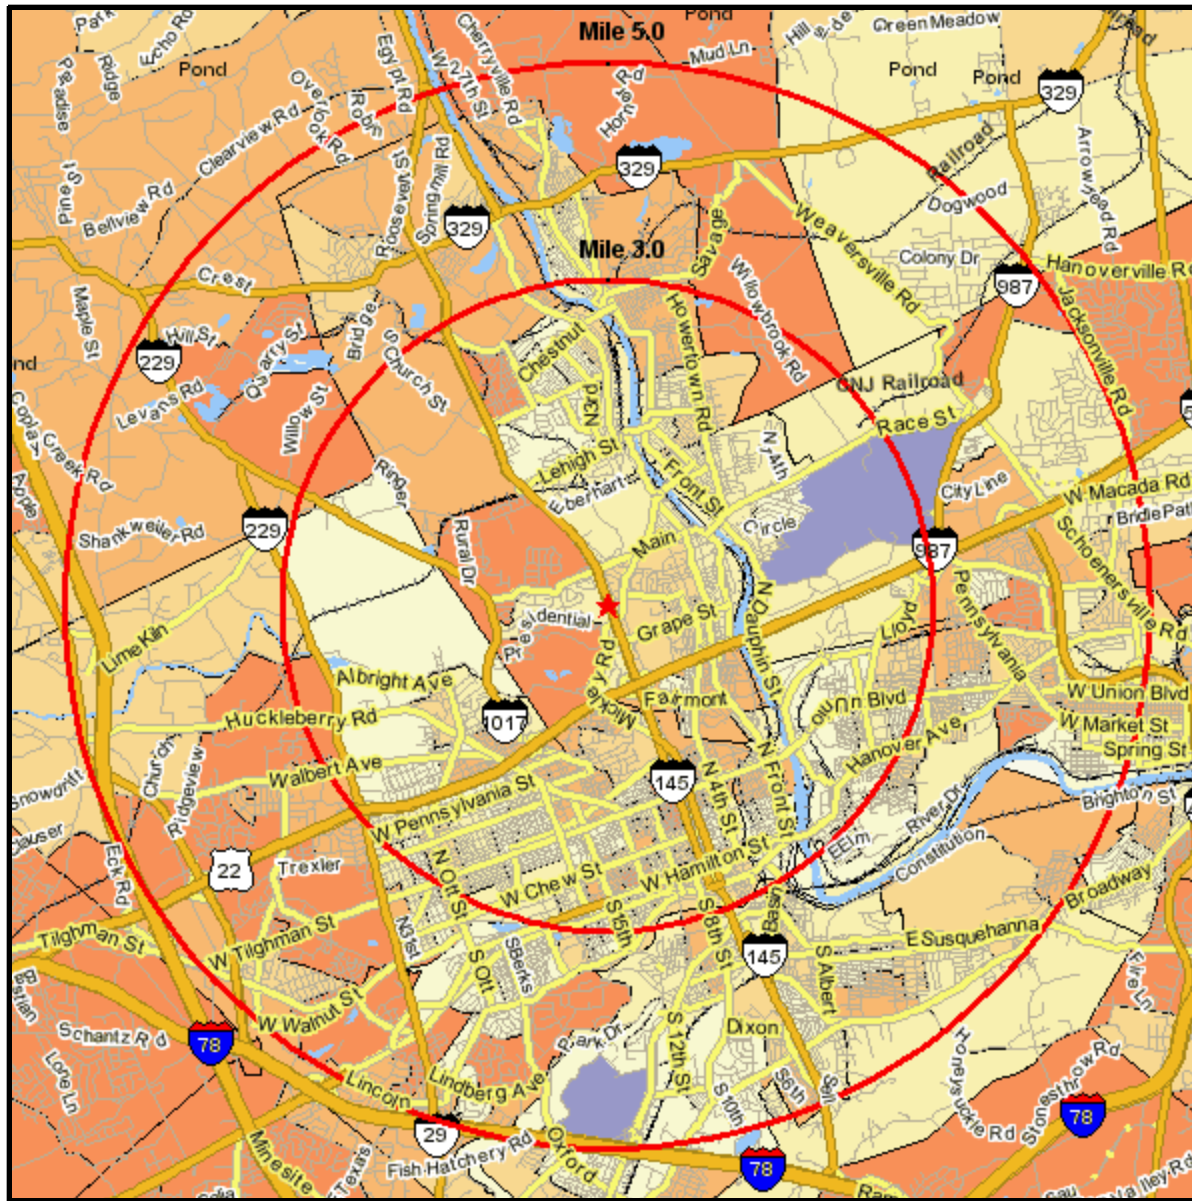

Population Growth 2000 - Current Year

2180 MACARTHUR RD
 WHITEHALL, PA 18052-4535
 Coord: 40.636978, -75.488410
 Radius - See Appendix for Details

Population Growth 2000 - Current Year

Appendix: Area Listing

Area Name:

Type: Radius

Radius Definition:

2180 MACARTHUR RD	Center Point:	40.636978	-75.488410
WHITEHALL, PA 18052-4535	Circle/Band:	0.00	- 3.00

Area Name:

Type: Radius

Radius Definition:

2180 MACARTHUR RD	Center Point:	40.636978	-75.488410
WHITEHALL, PA 18052-4535	Circle/Band:	0.00	- 5.00

Project Information:

Site: 1

Order Number: 965220471