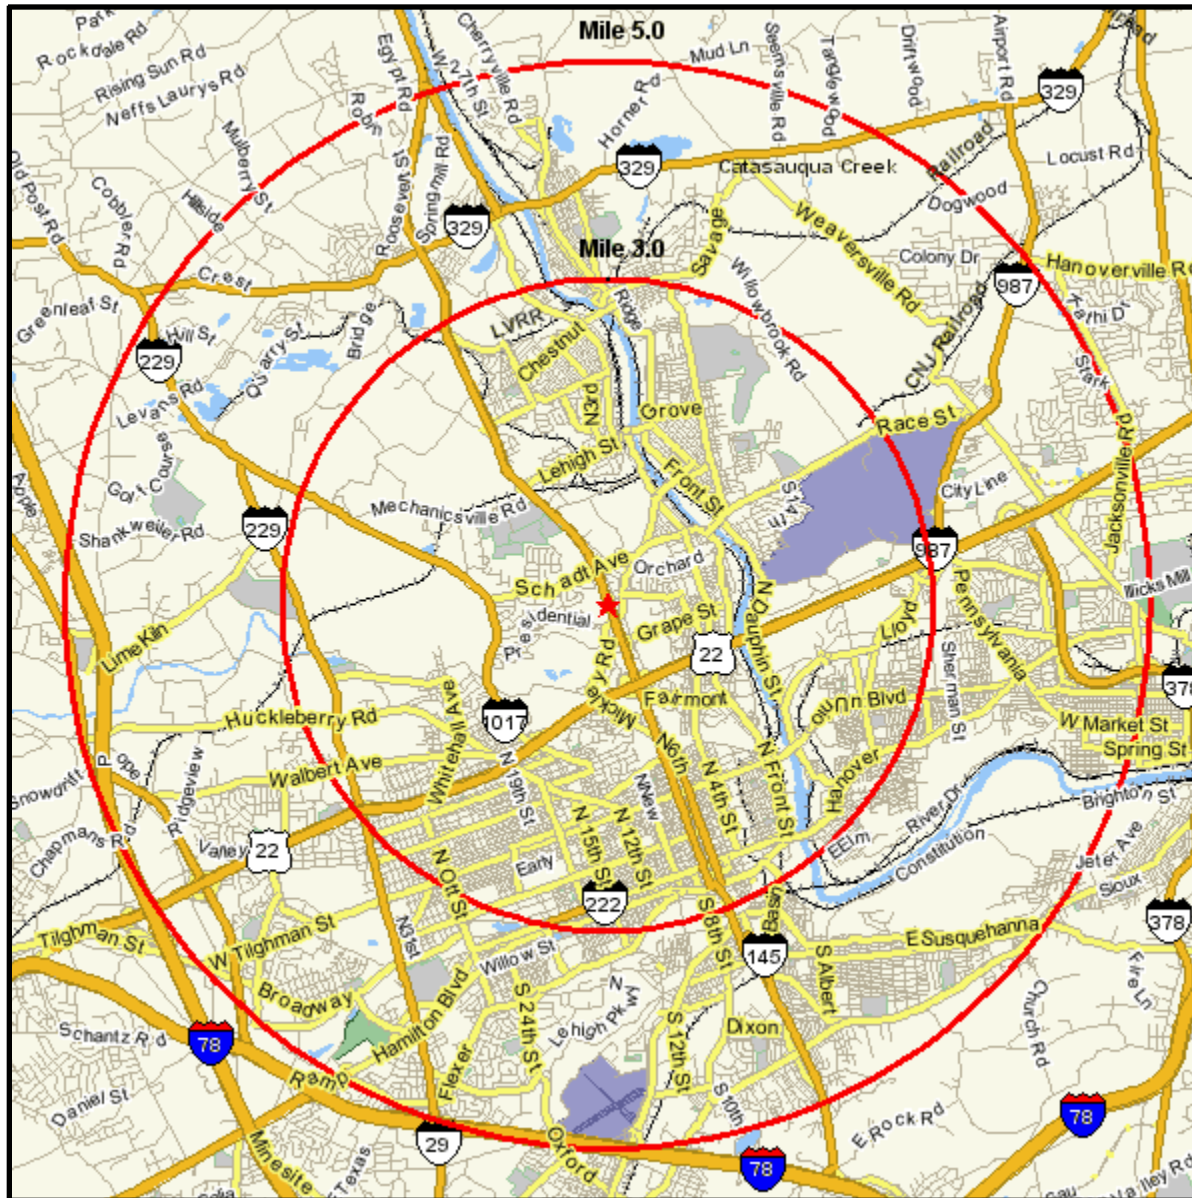

Area Map

Prepared For: **CENTRO WATT**
Project Code:

Order #: 965210804
Site: 191

2180 MACARTHUR RD
WHITEHALL, PA 18052-4535
Coord: 40.636978, -75.488410
Radius - See Appendix for Details

Area Map

Prepared For: CENTRO WATT
Project Code:

Order #: 965210804
Site: 191

Appendix: Area Listing

Area Name:

Type: Radius

Radius Definition:

2180 MACARTHUR RD	Center Point:	40.636978	-75.488410
WHITEHALL, PA 18052-4535	Circle/Band:	0.00 -	3.00

Area Name:

Type: Radius

Radius Definition:

2180 MACARTHUR RD	Center Point:	40.636978	-75.488410
WHITEHALL, PA 18052-4535	Circle/Band:	0.00 -	5.00