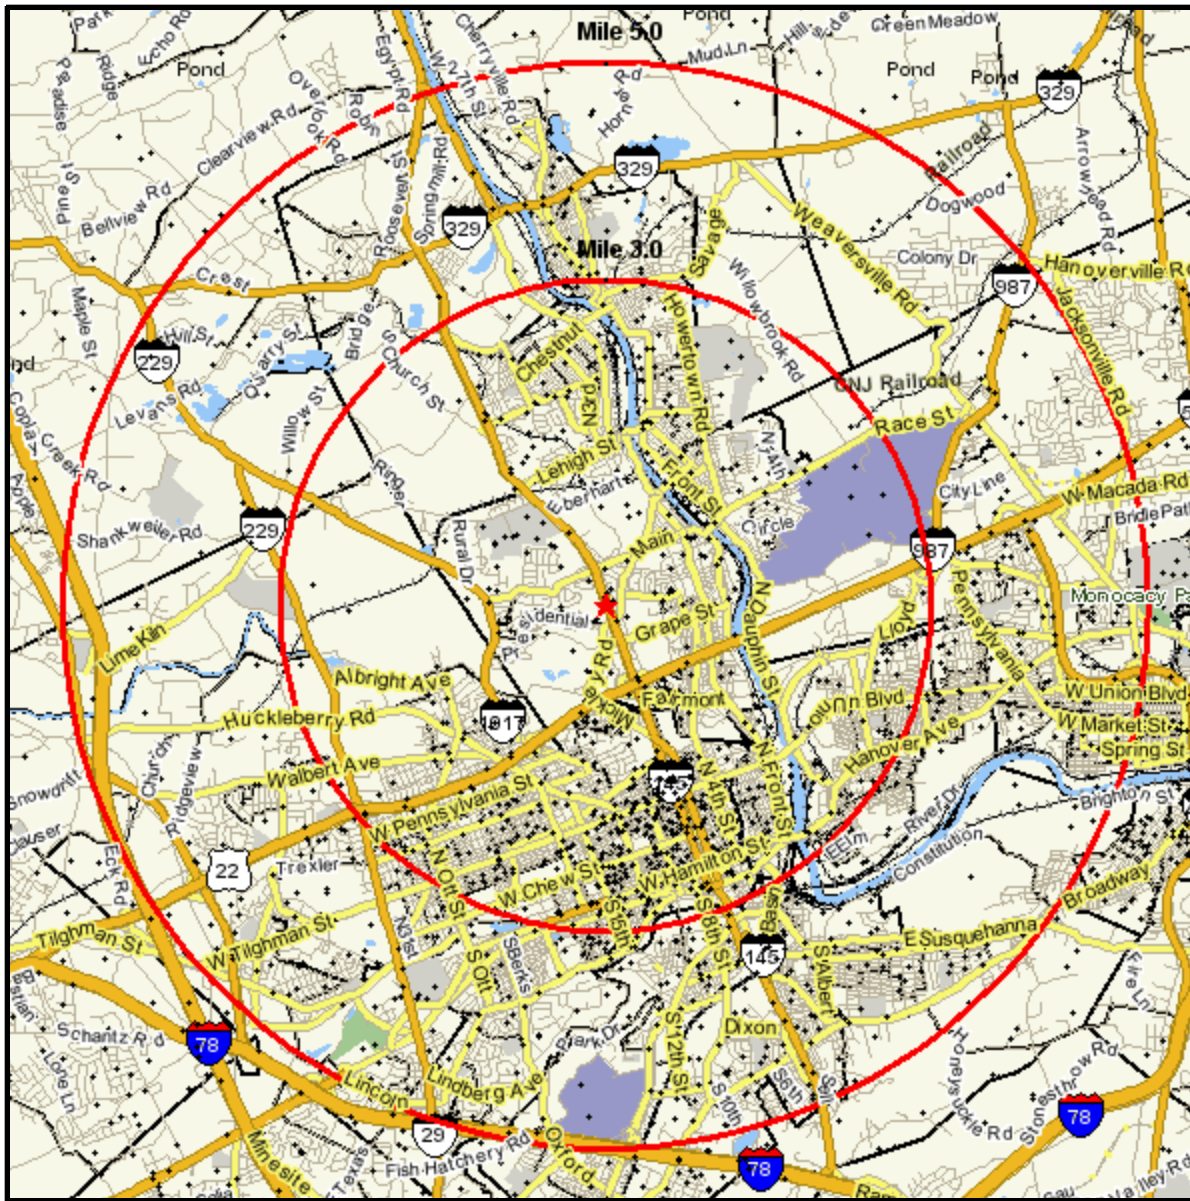

Household Current-Year Dot Density

2180 MACARTHUR RD
 WHITEHALL, PA 18052-4535
 Coord: 40.636978, -75.488410
 Radius - See Appendix for Details

Household Current-Year Dot Density

Appendix: Area Listing

Area Name:

Type: Radius

Radius Definition:

2180 MACARTHUR RD	Center Point:	40.636978	-75.488410
WHITEHALL, PA 18052-4535	Circle/Band:	0.00 -	3.00

Area Name:

Type: Radius

Radius Definition:

2180 MACARTHUR RD	Center Point:	40.636978	-75.488410
WHITEHALL, PA 18052-4535	Circle/Band:	0.00 -	5.00