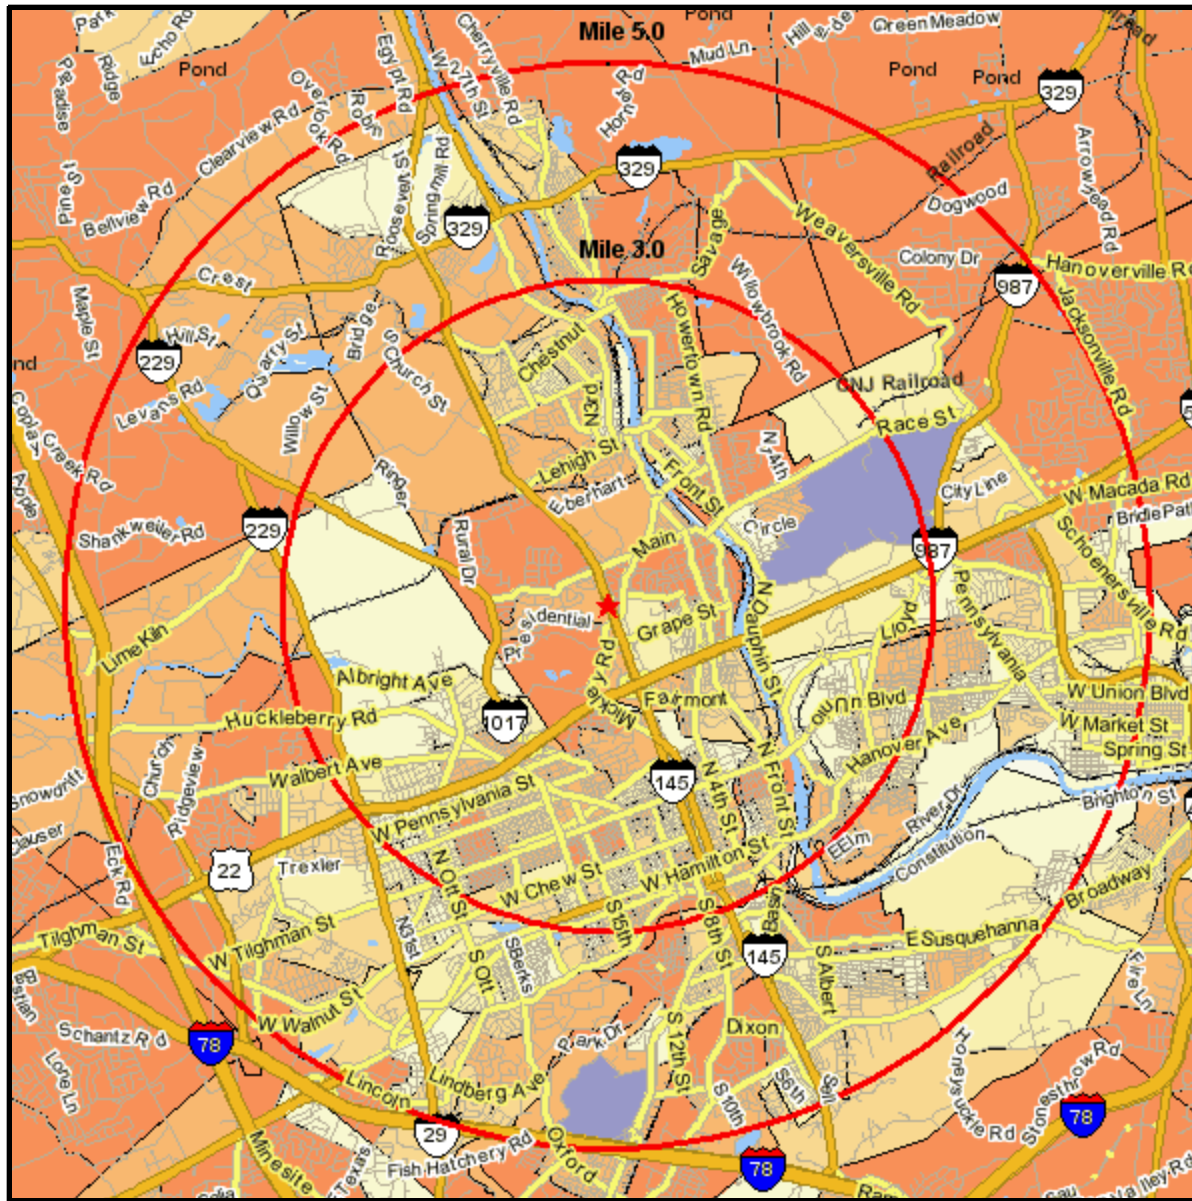

Household Current-Year

2180 MACARTHUR RD
 WHITEHALL, PA 18052-4535
 Coord: 40.636978, -75.488410
 Radius - See Appendix for Details

Household Current-Year

Appendix: Area Listing

Area Name:

Type: Radius

Radius Definition:

2180 MACARTHUR RD	Center Point:	40.636978	-75.488410
WHITEHALL, PA 18052-4535	Circle/Band:	0.00 -	3.00

Area Name:

Type: Radius

Radius Definition:

2180 MACARTHUR RD	Center Point:	40.636978	-75.488410
WHITEHALL, PA 18052-4535	Circle/Band:	0.00 -	5.00

Project Information:

Site: 1

Order Number: 965220471