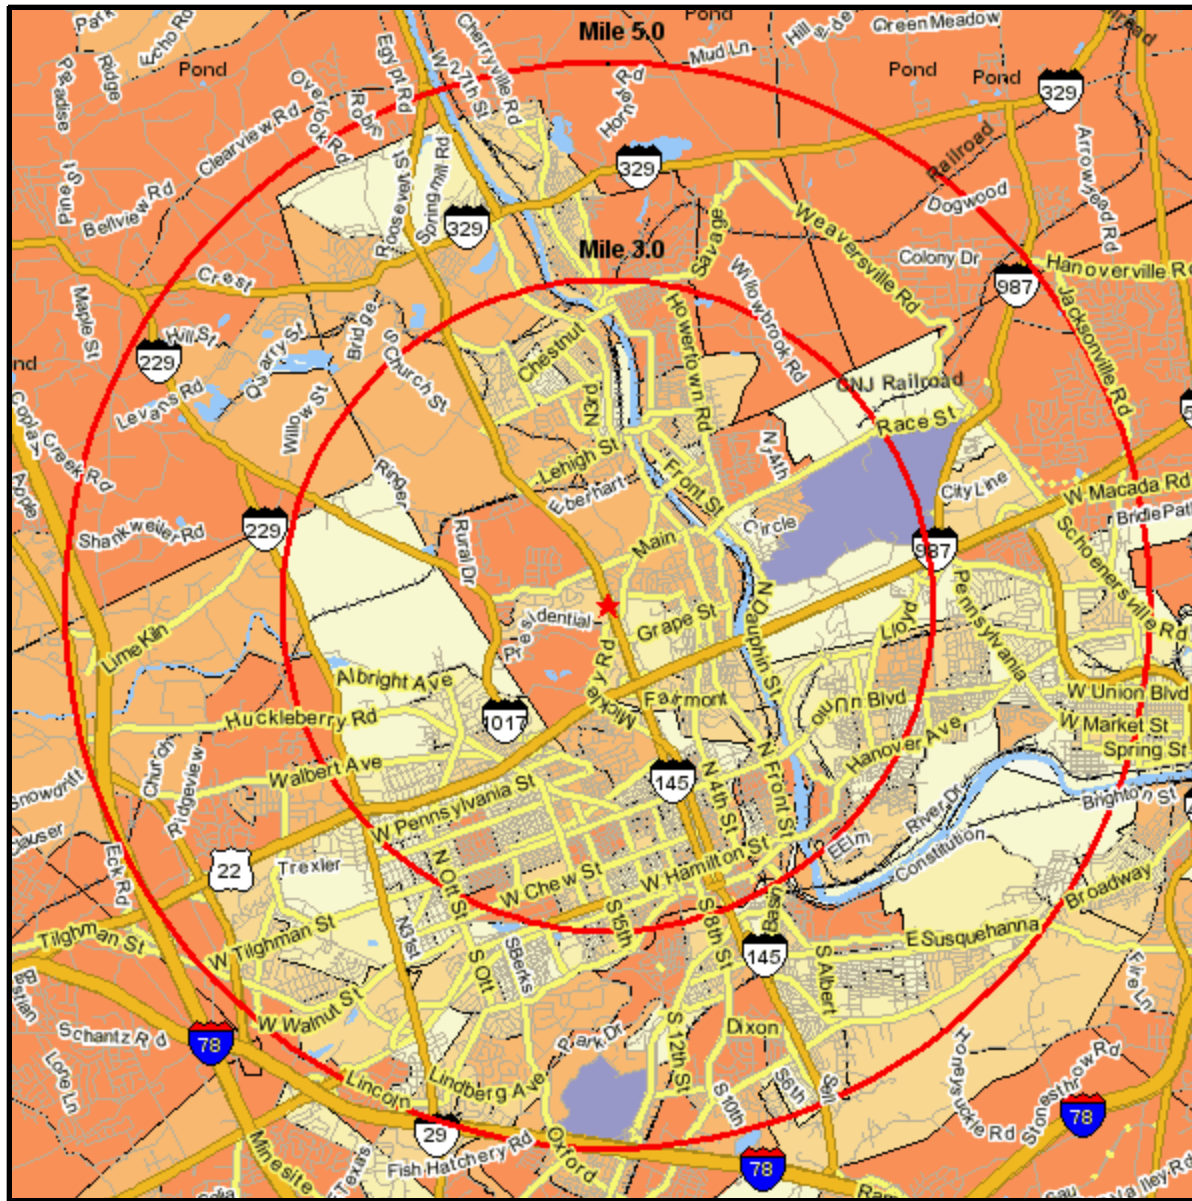

# Population Current-Year

## Appendix: Area Listing

### Radius Definition:

2180 MACARTHUR RD	Center Point:	40.636978	-75.488410
WHITEHALL, PA 18052-4535	Circle/Band:	0.00 -	3.00

### Radius Definition:

2180 MACARTHUR RD	Center Point:	40.636978	-75.488410
WHITEHALL, PA 18052-4535	Circle/Band:	0.00 -	5.00